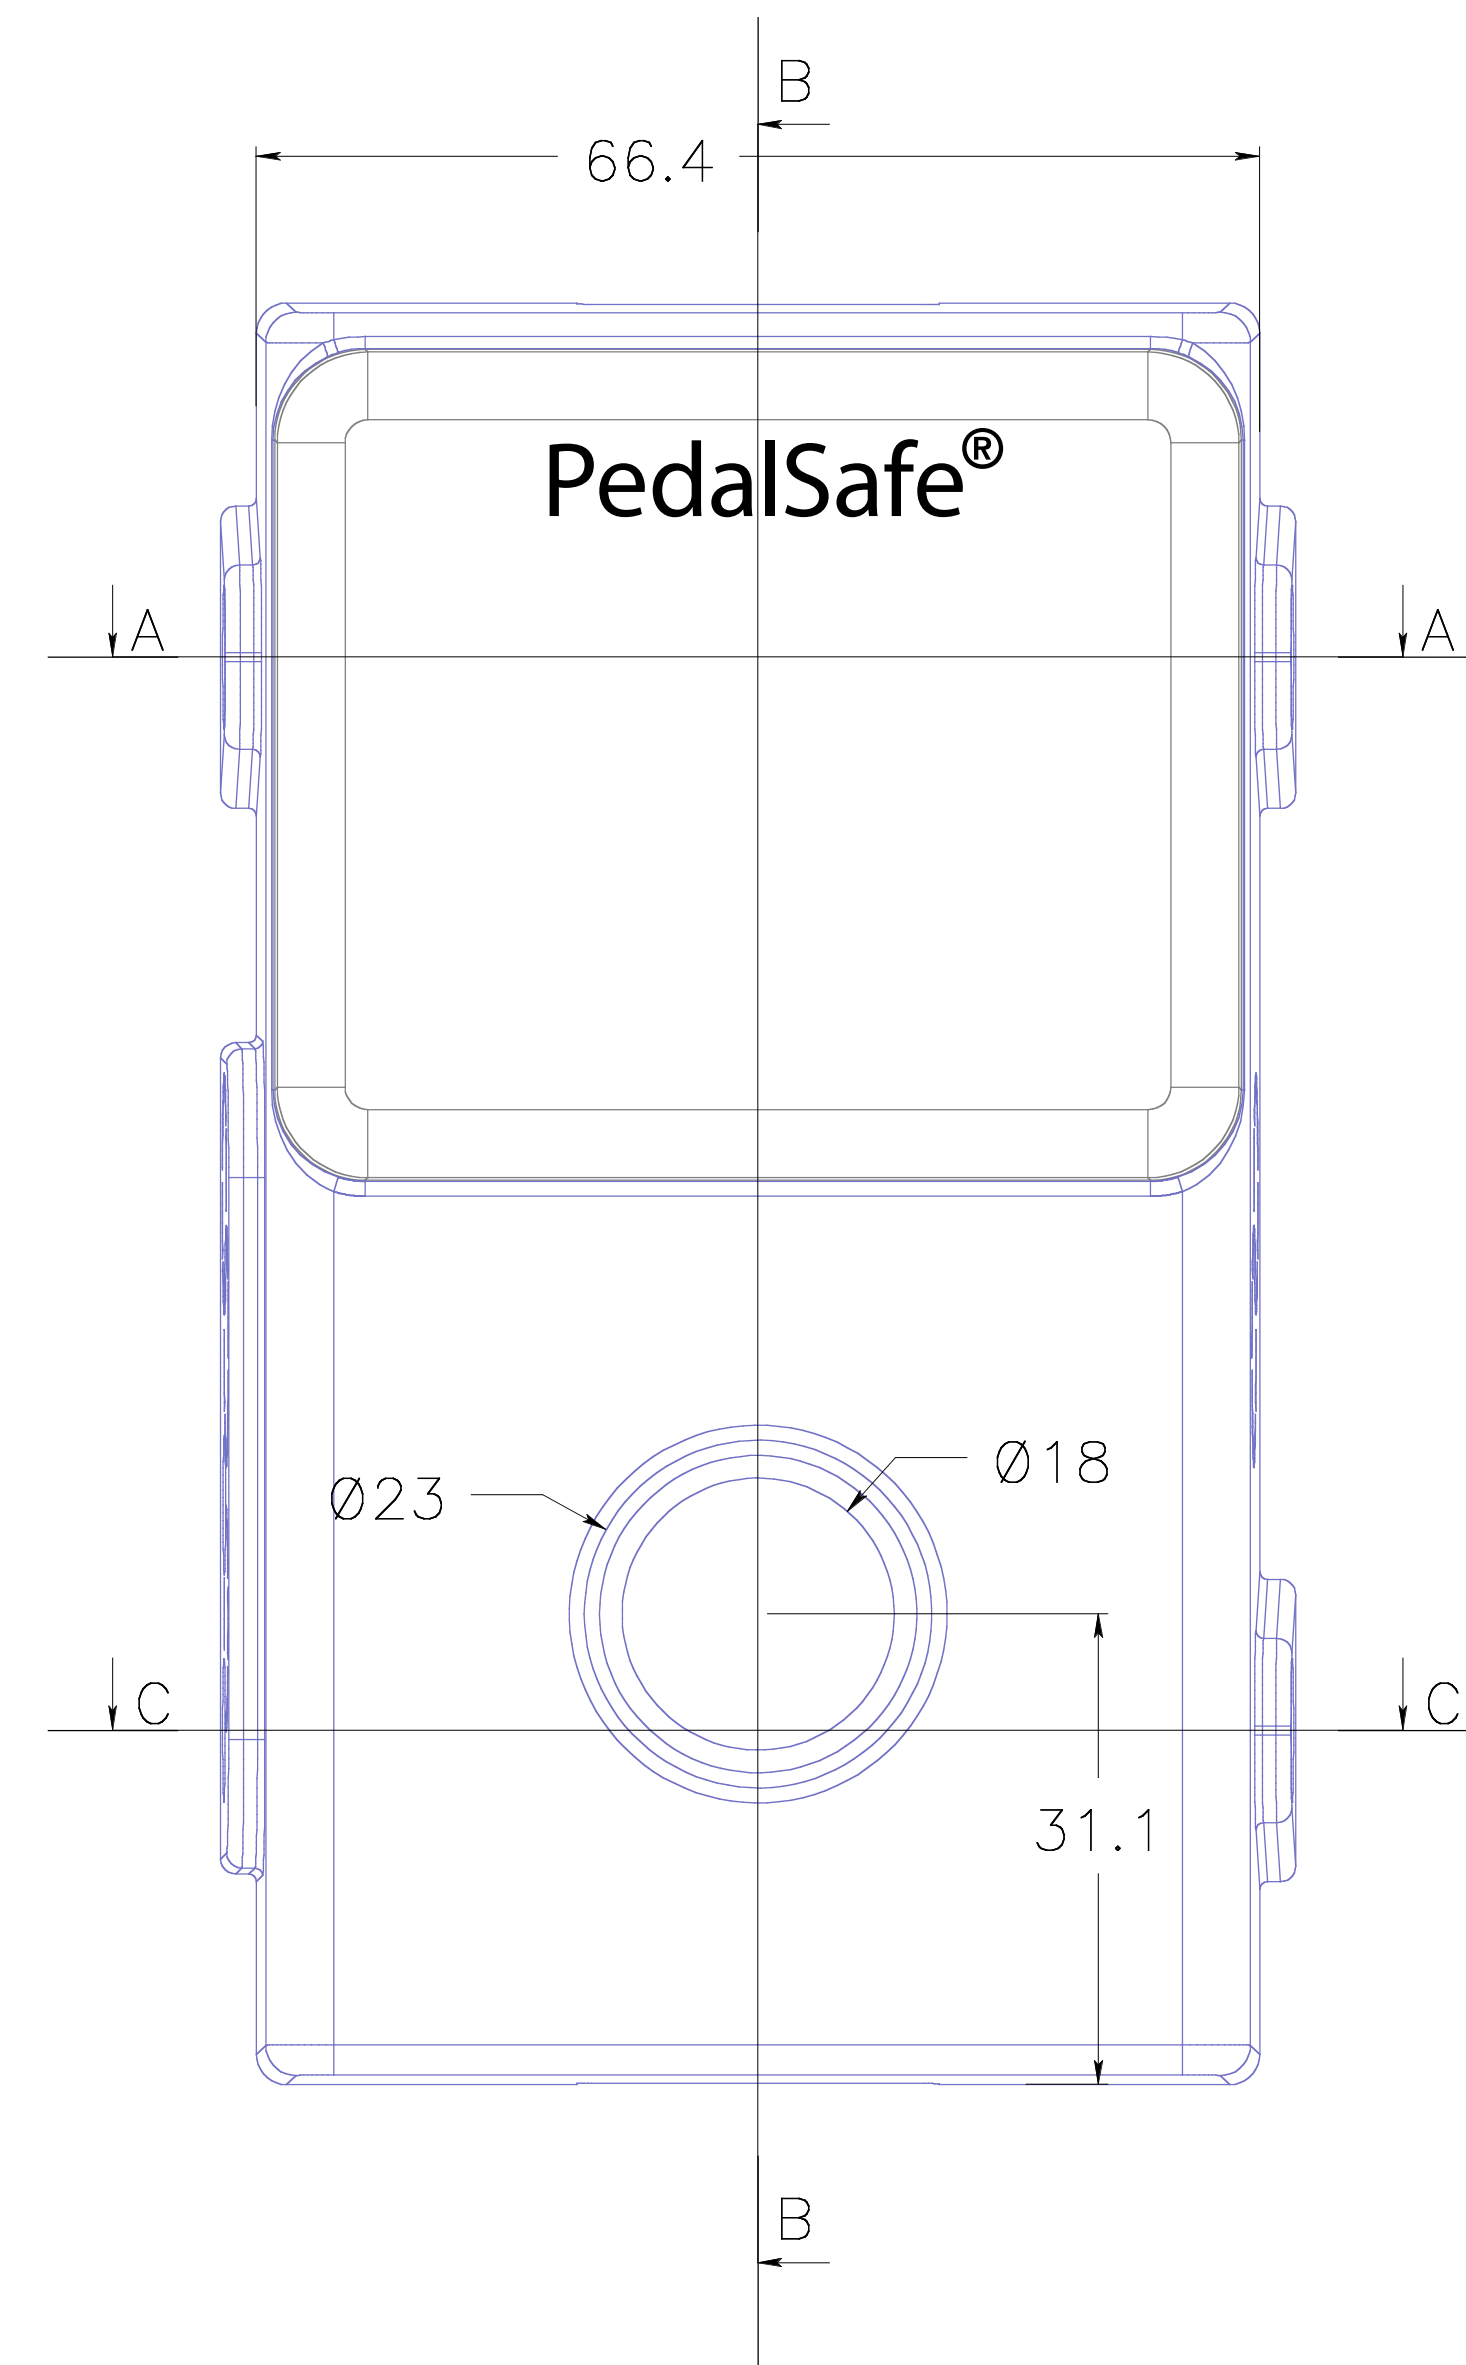

section AA

section BB

ROCKBOARD PEDALSAFE TYPE FT1