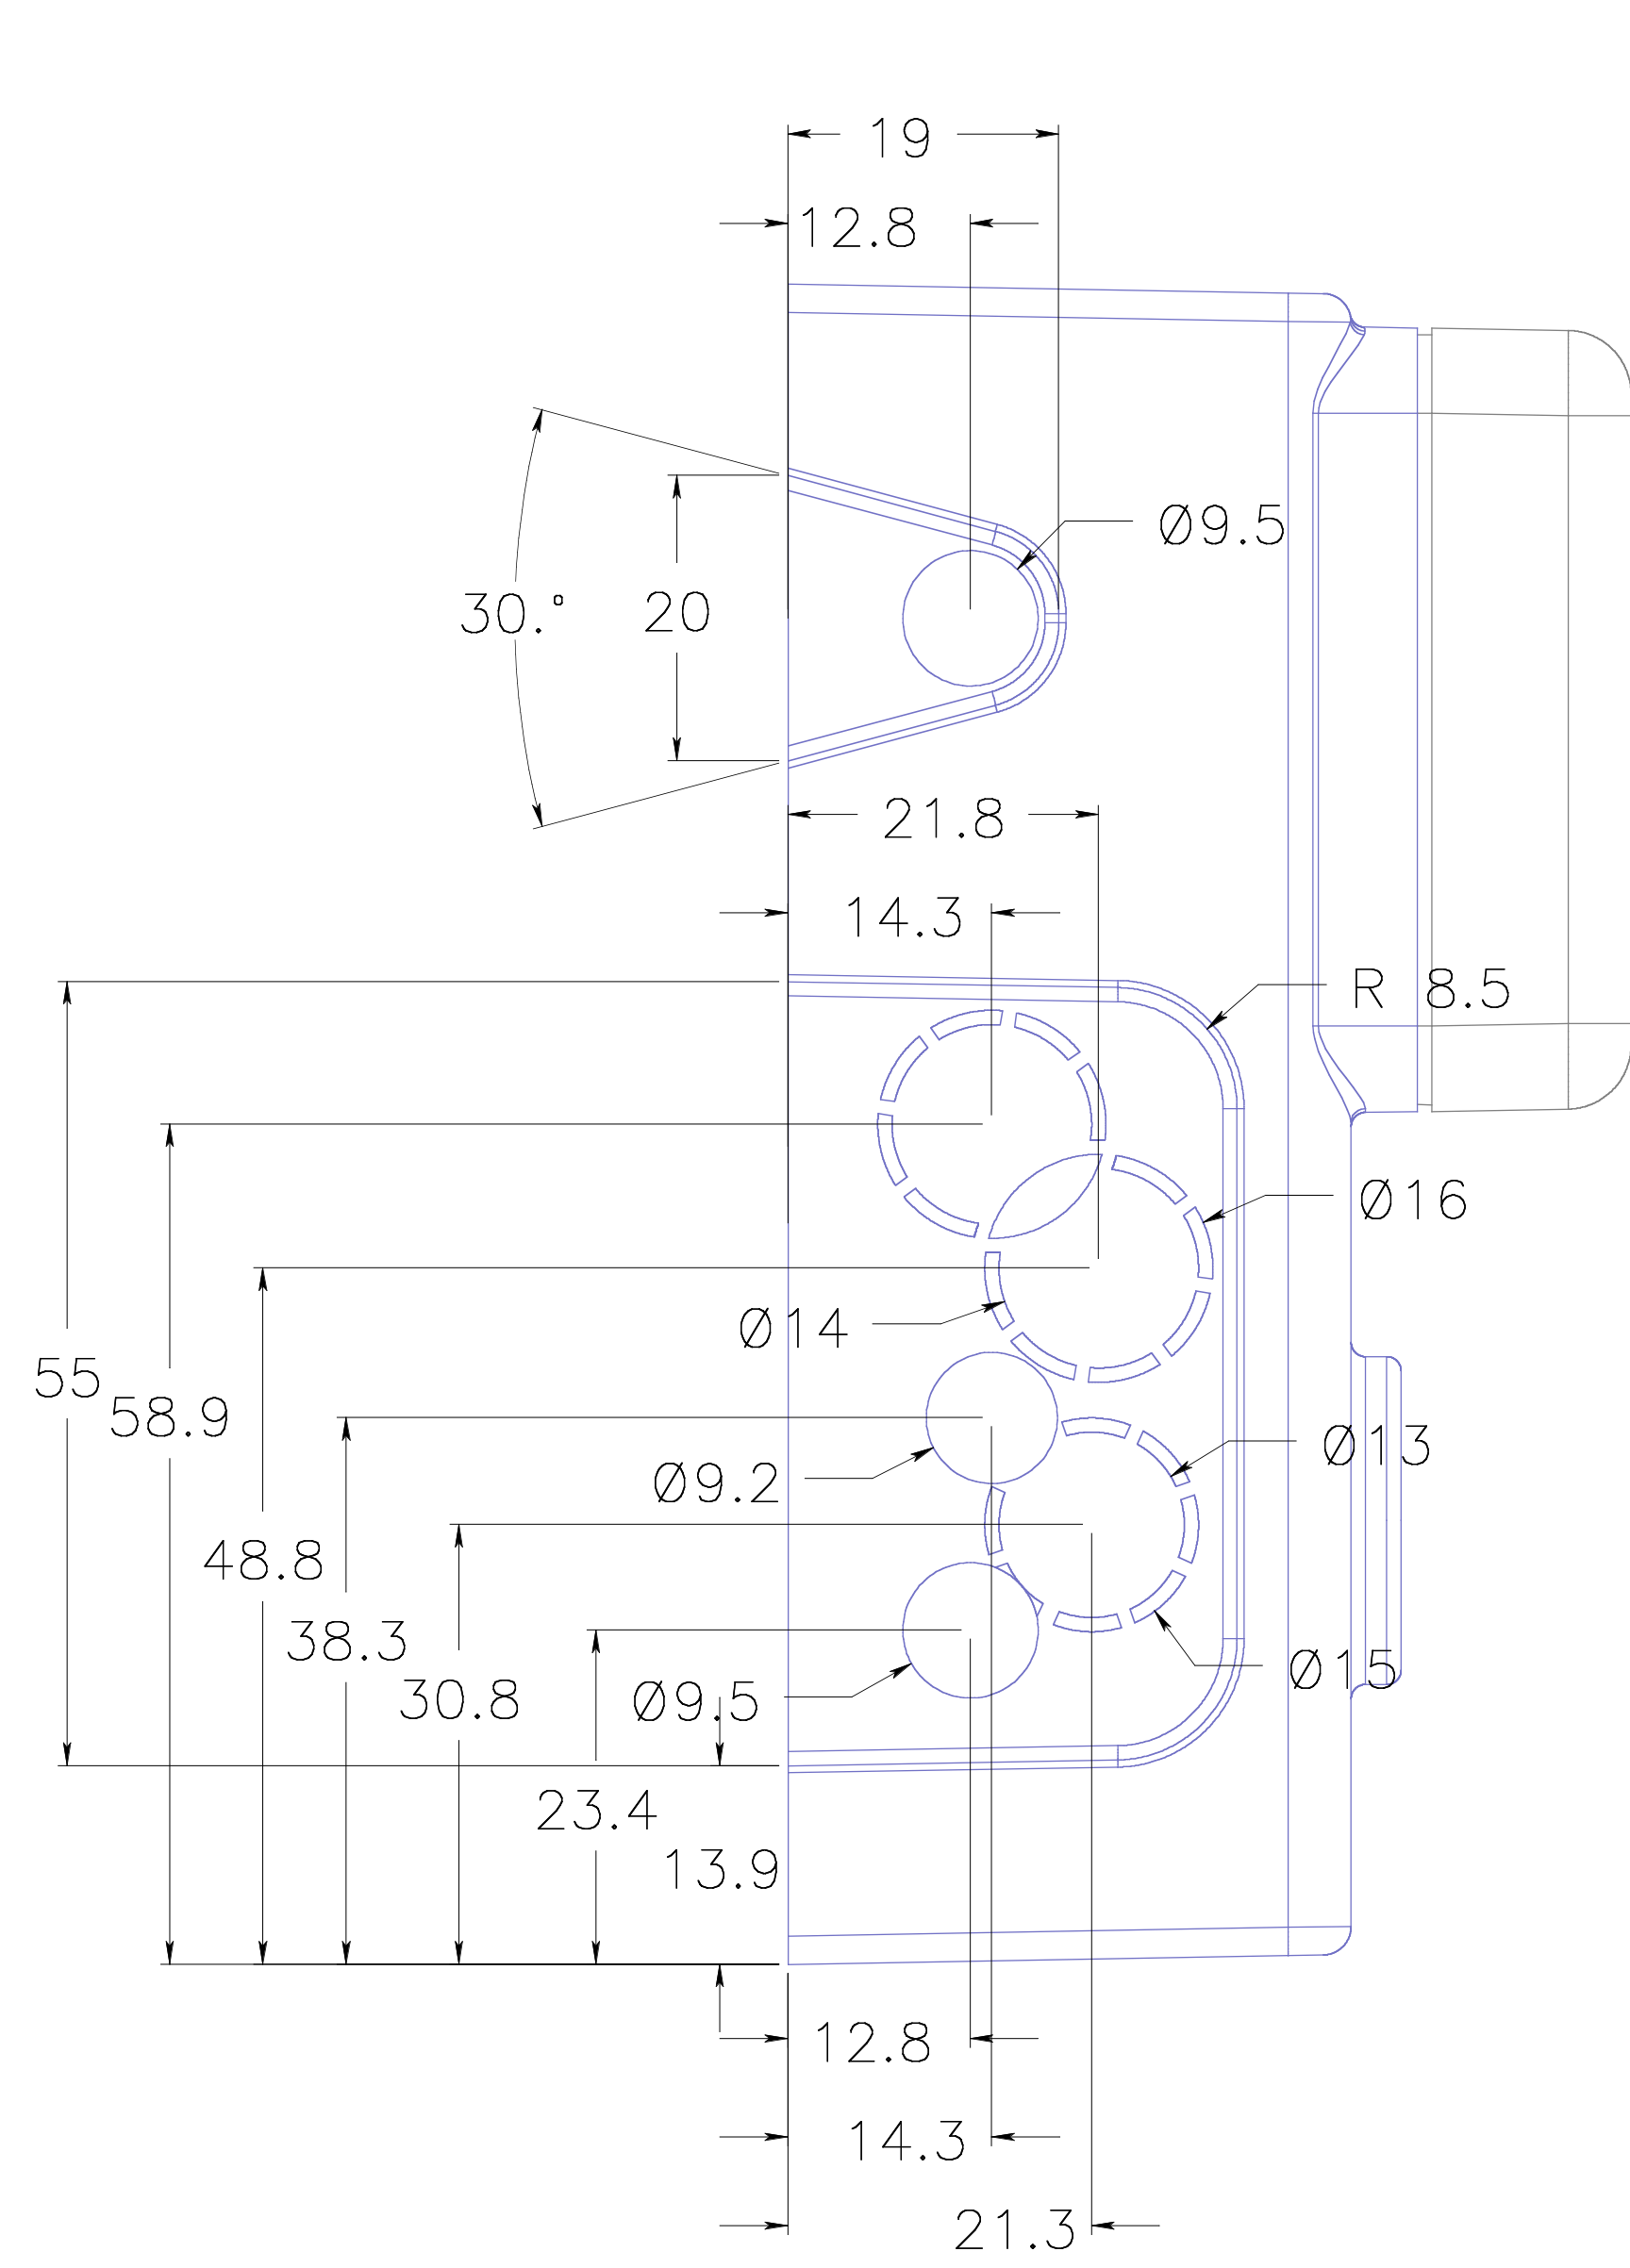

section AA

section BB

ROCKBOARD PEDALSAFE TYPE FT1