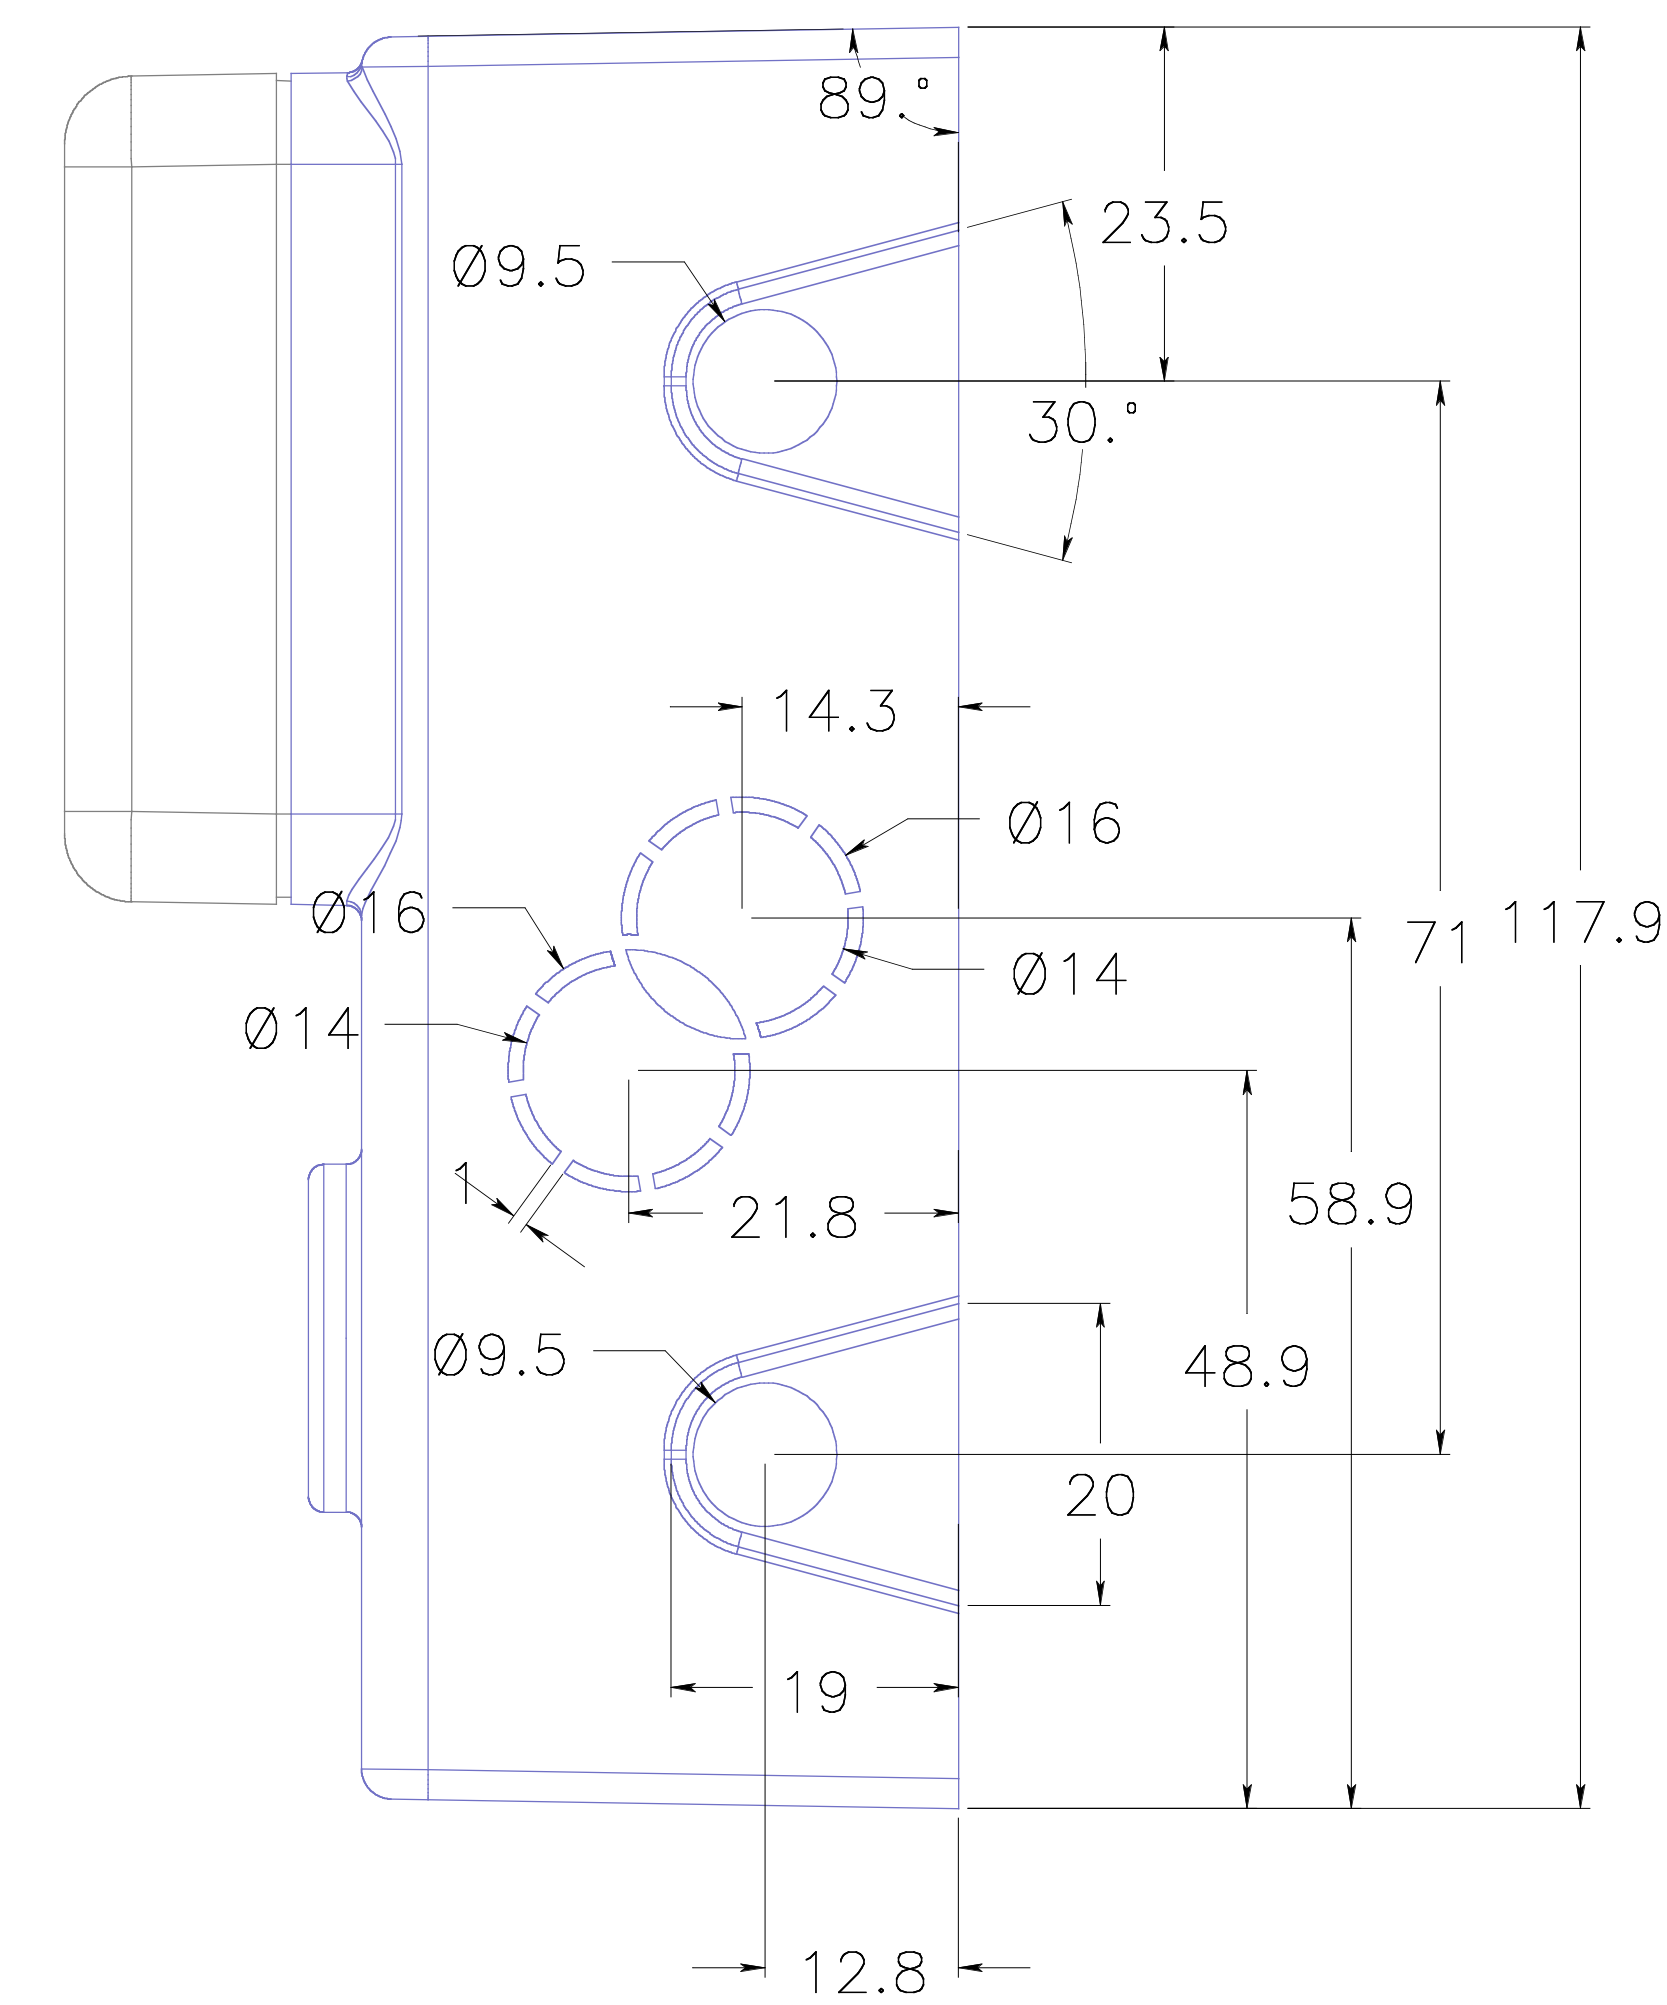

section AA

section BB

ROCKBOARD PEDALSAFE TYPE FT1