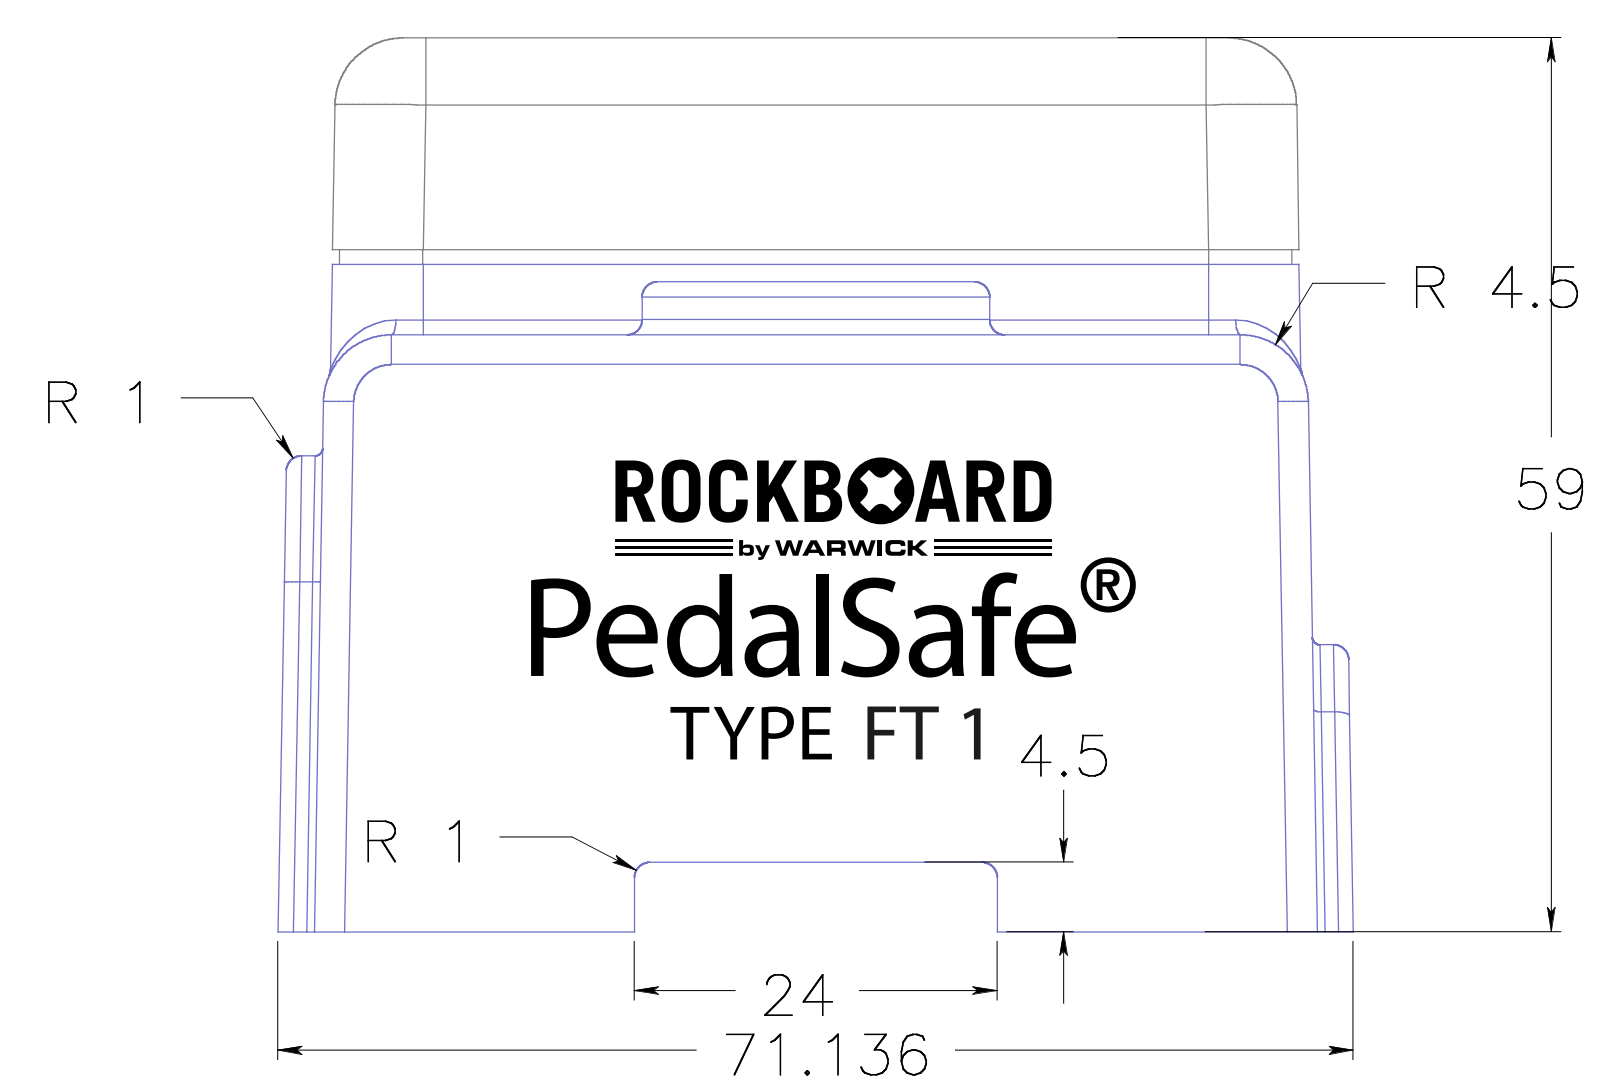

section AA

section BB

ROCKBOARD PEDALSAFE TYPE FT1