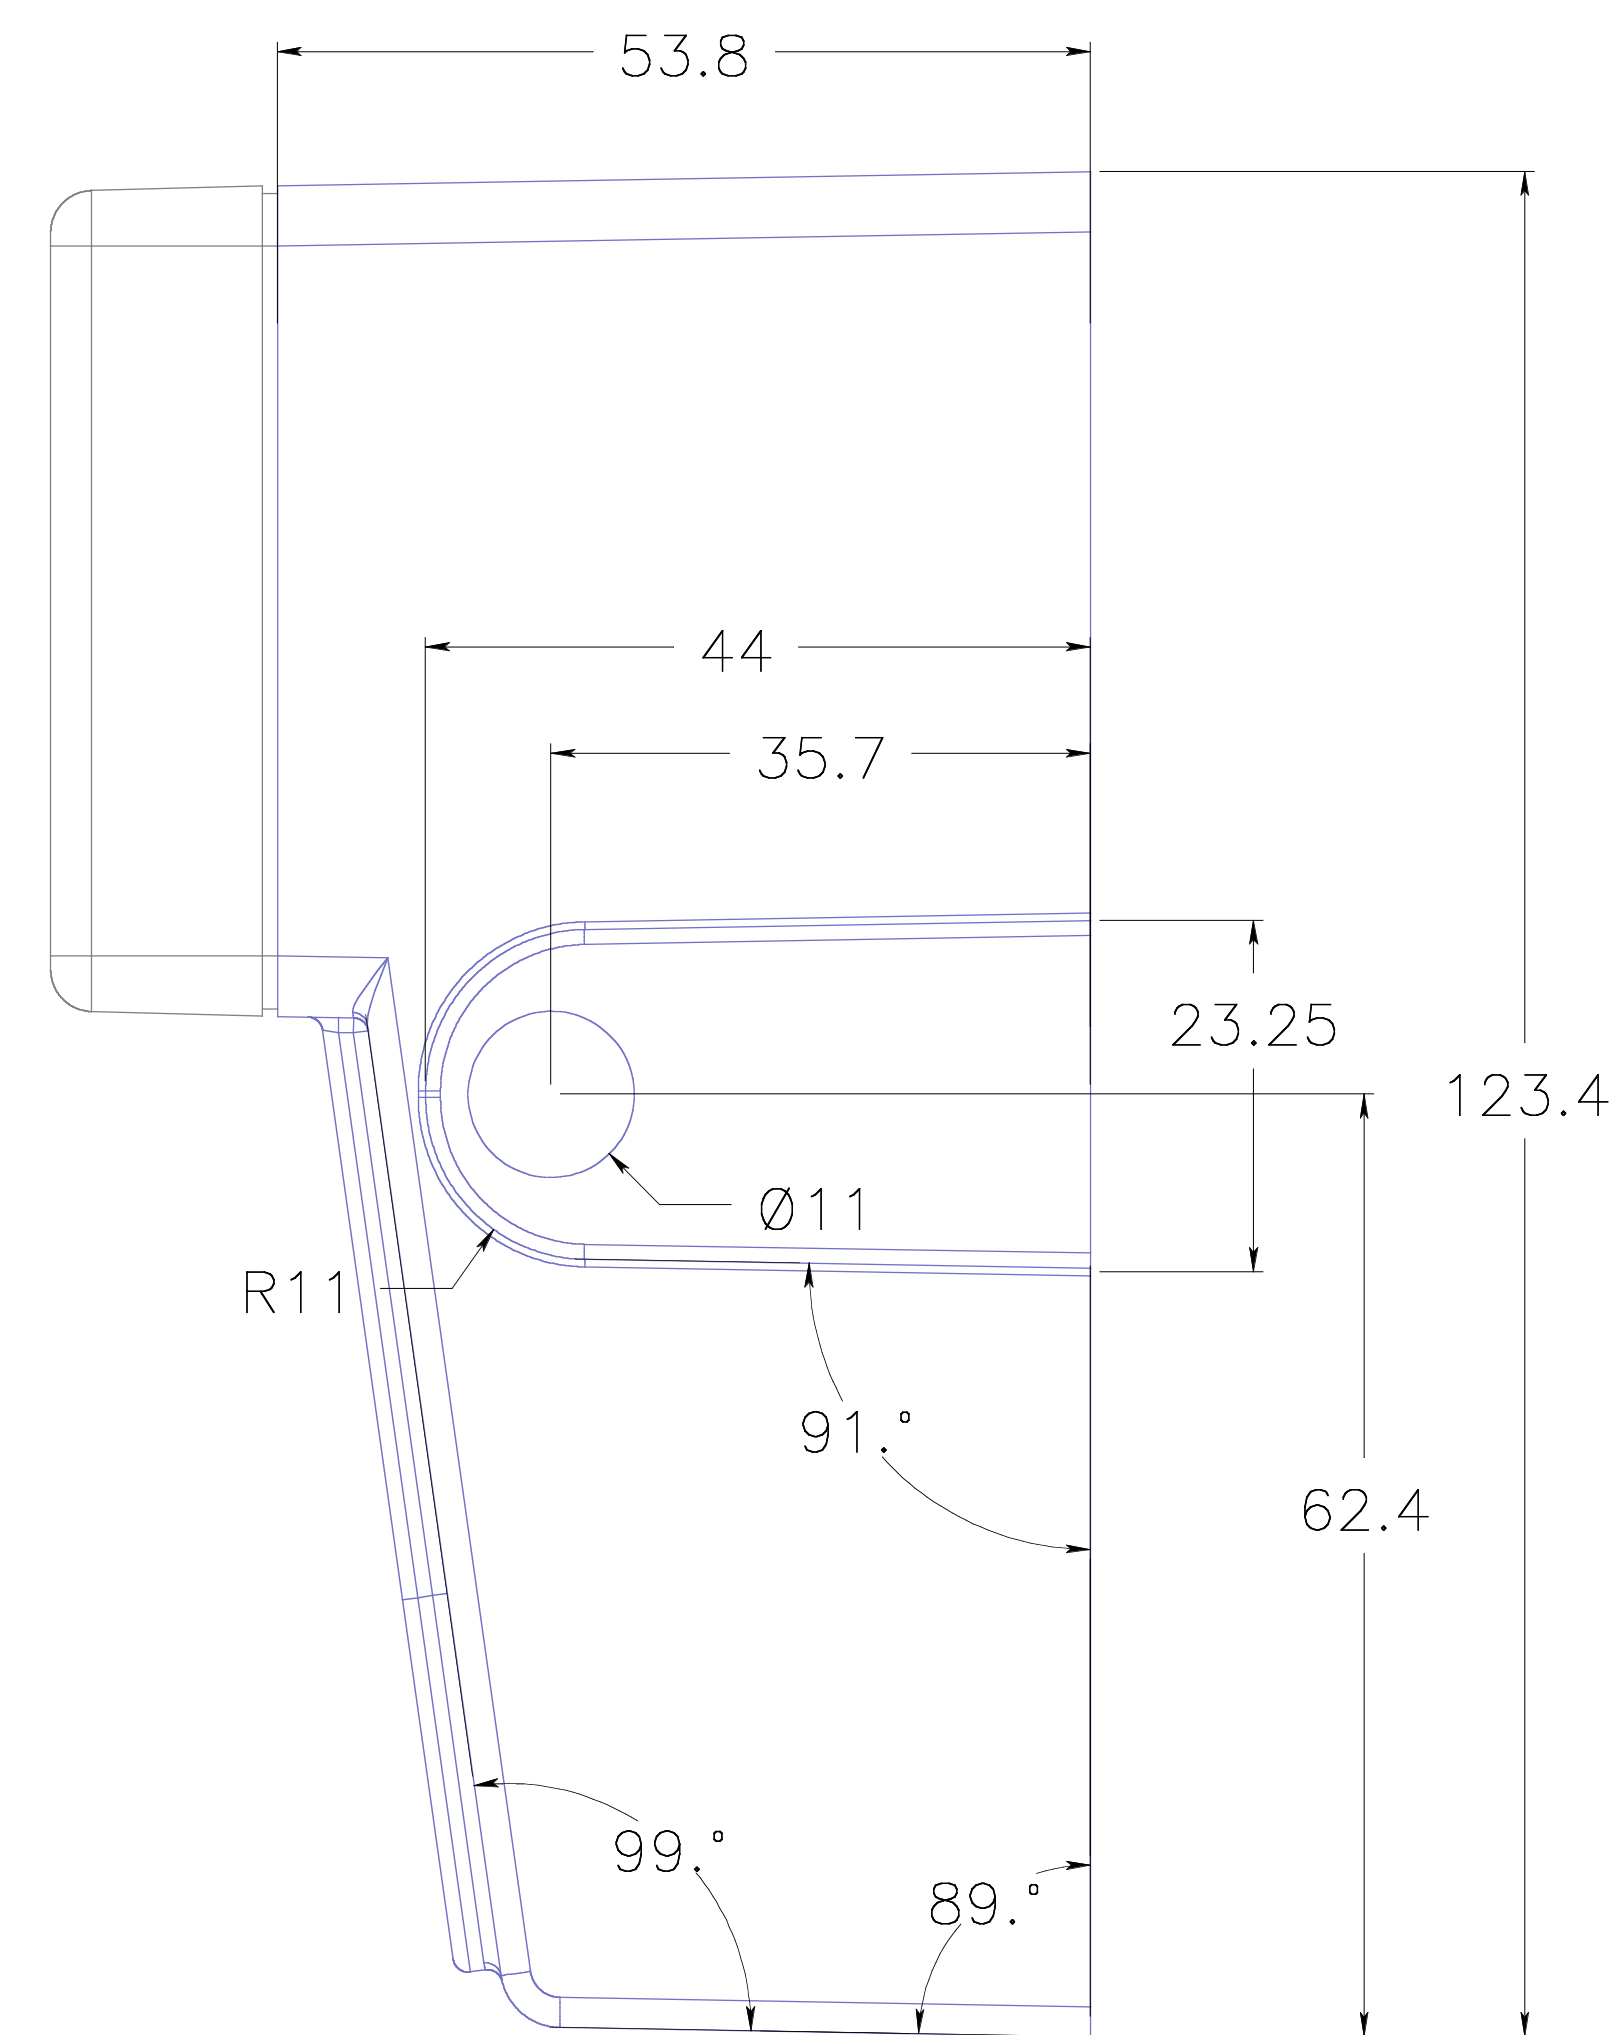

section AA

section BB

ROCKBOARD
by WARWICK
PedalSafe®
TYPE FT 2

ROCKBOARD PEDALSAFE TYPE FT2