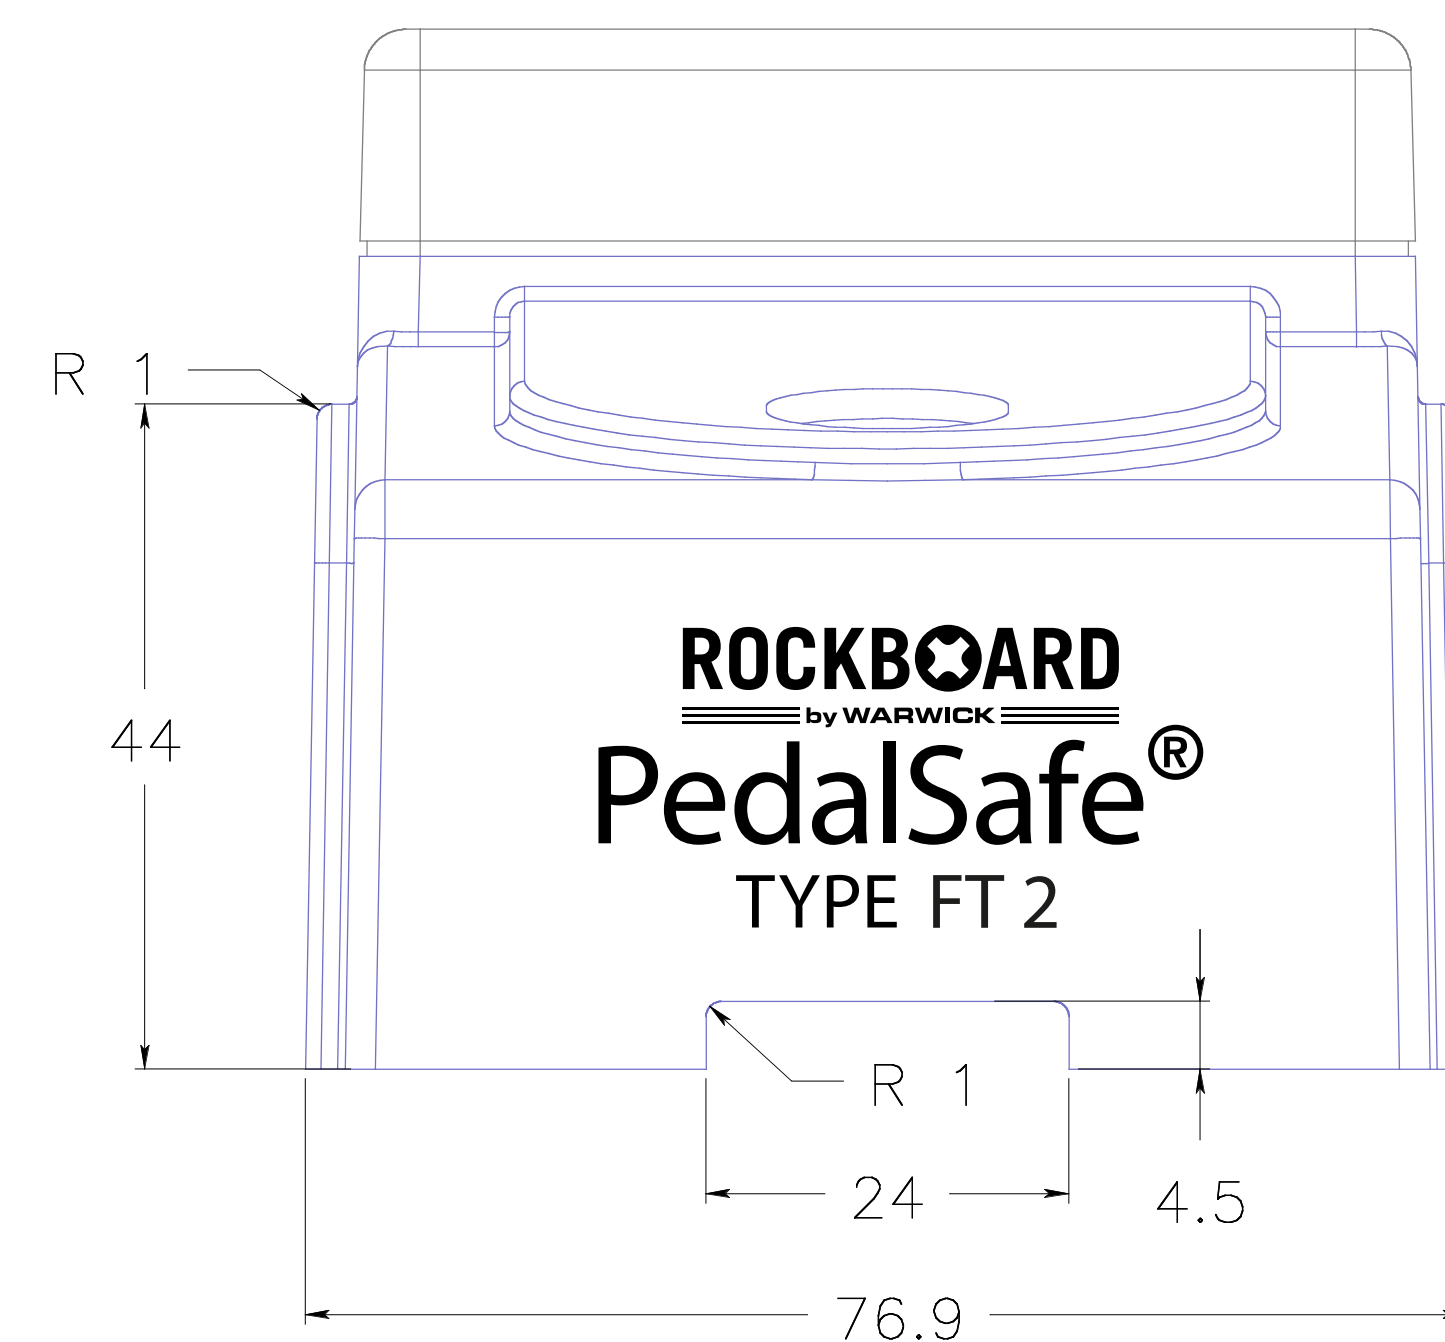

section AA

section BB

ROCKBOARD
by WARWICK
PedalSafe®
TYPE FT 2

ROCKBOARD PEDALSAFE TYPE FT2