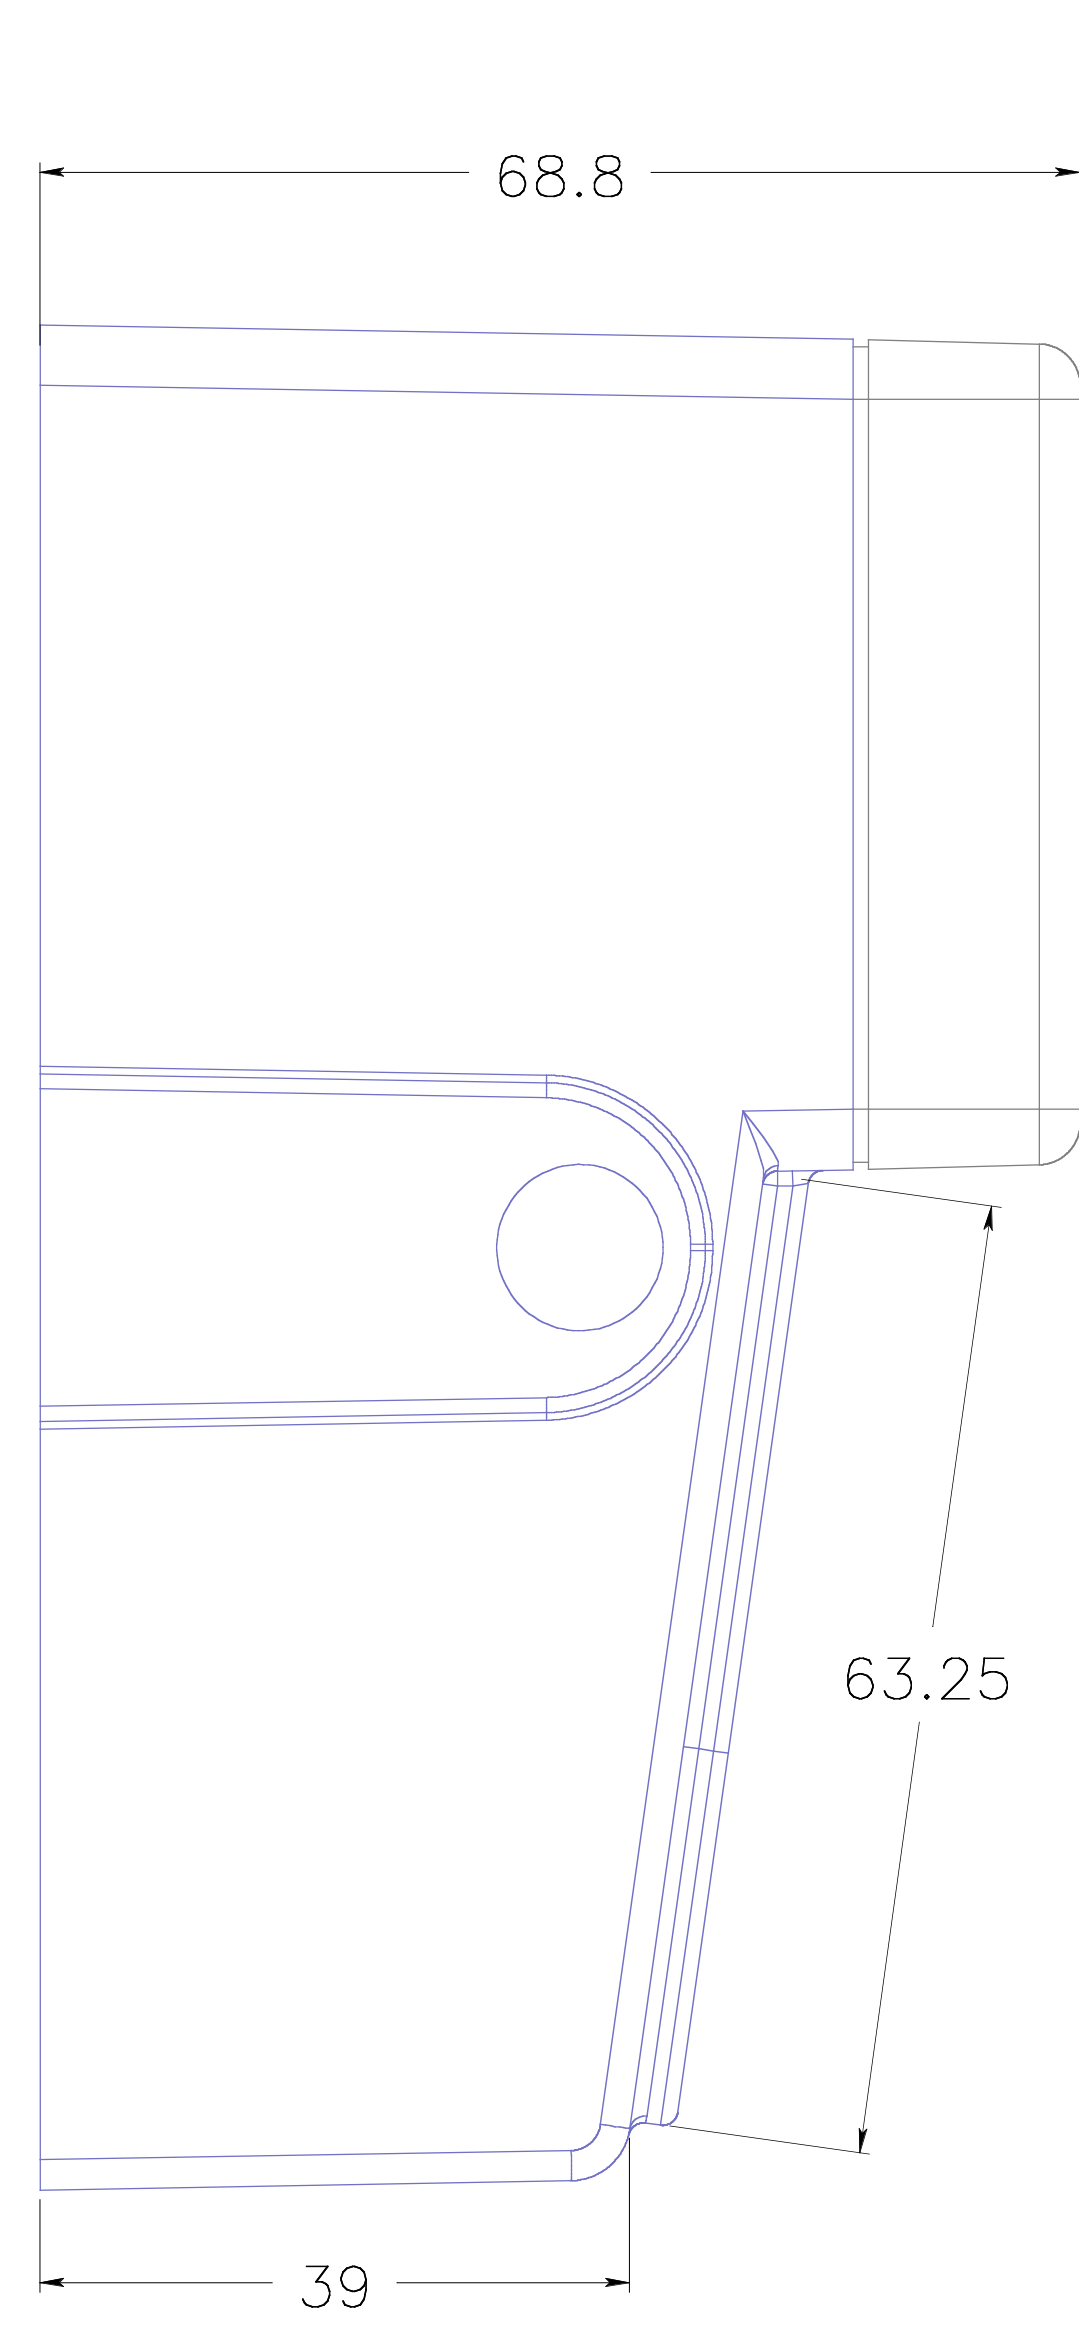

section AA

section BB

ROCKBOARD
by WARWICK
PedalSafe®
TYPE FT 2

ROCKBOARD PEDALSAFE TYPE FT2