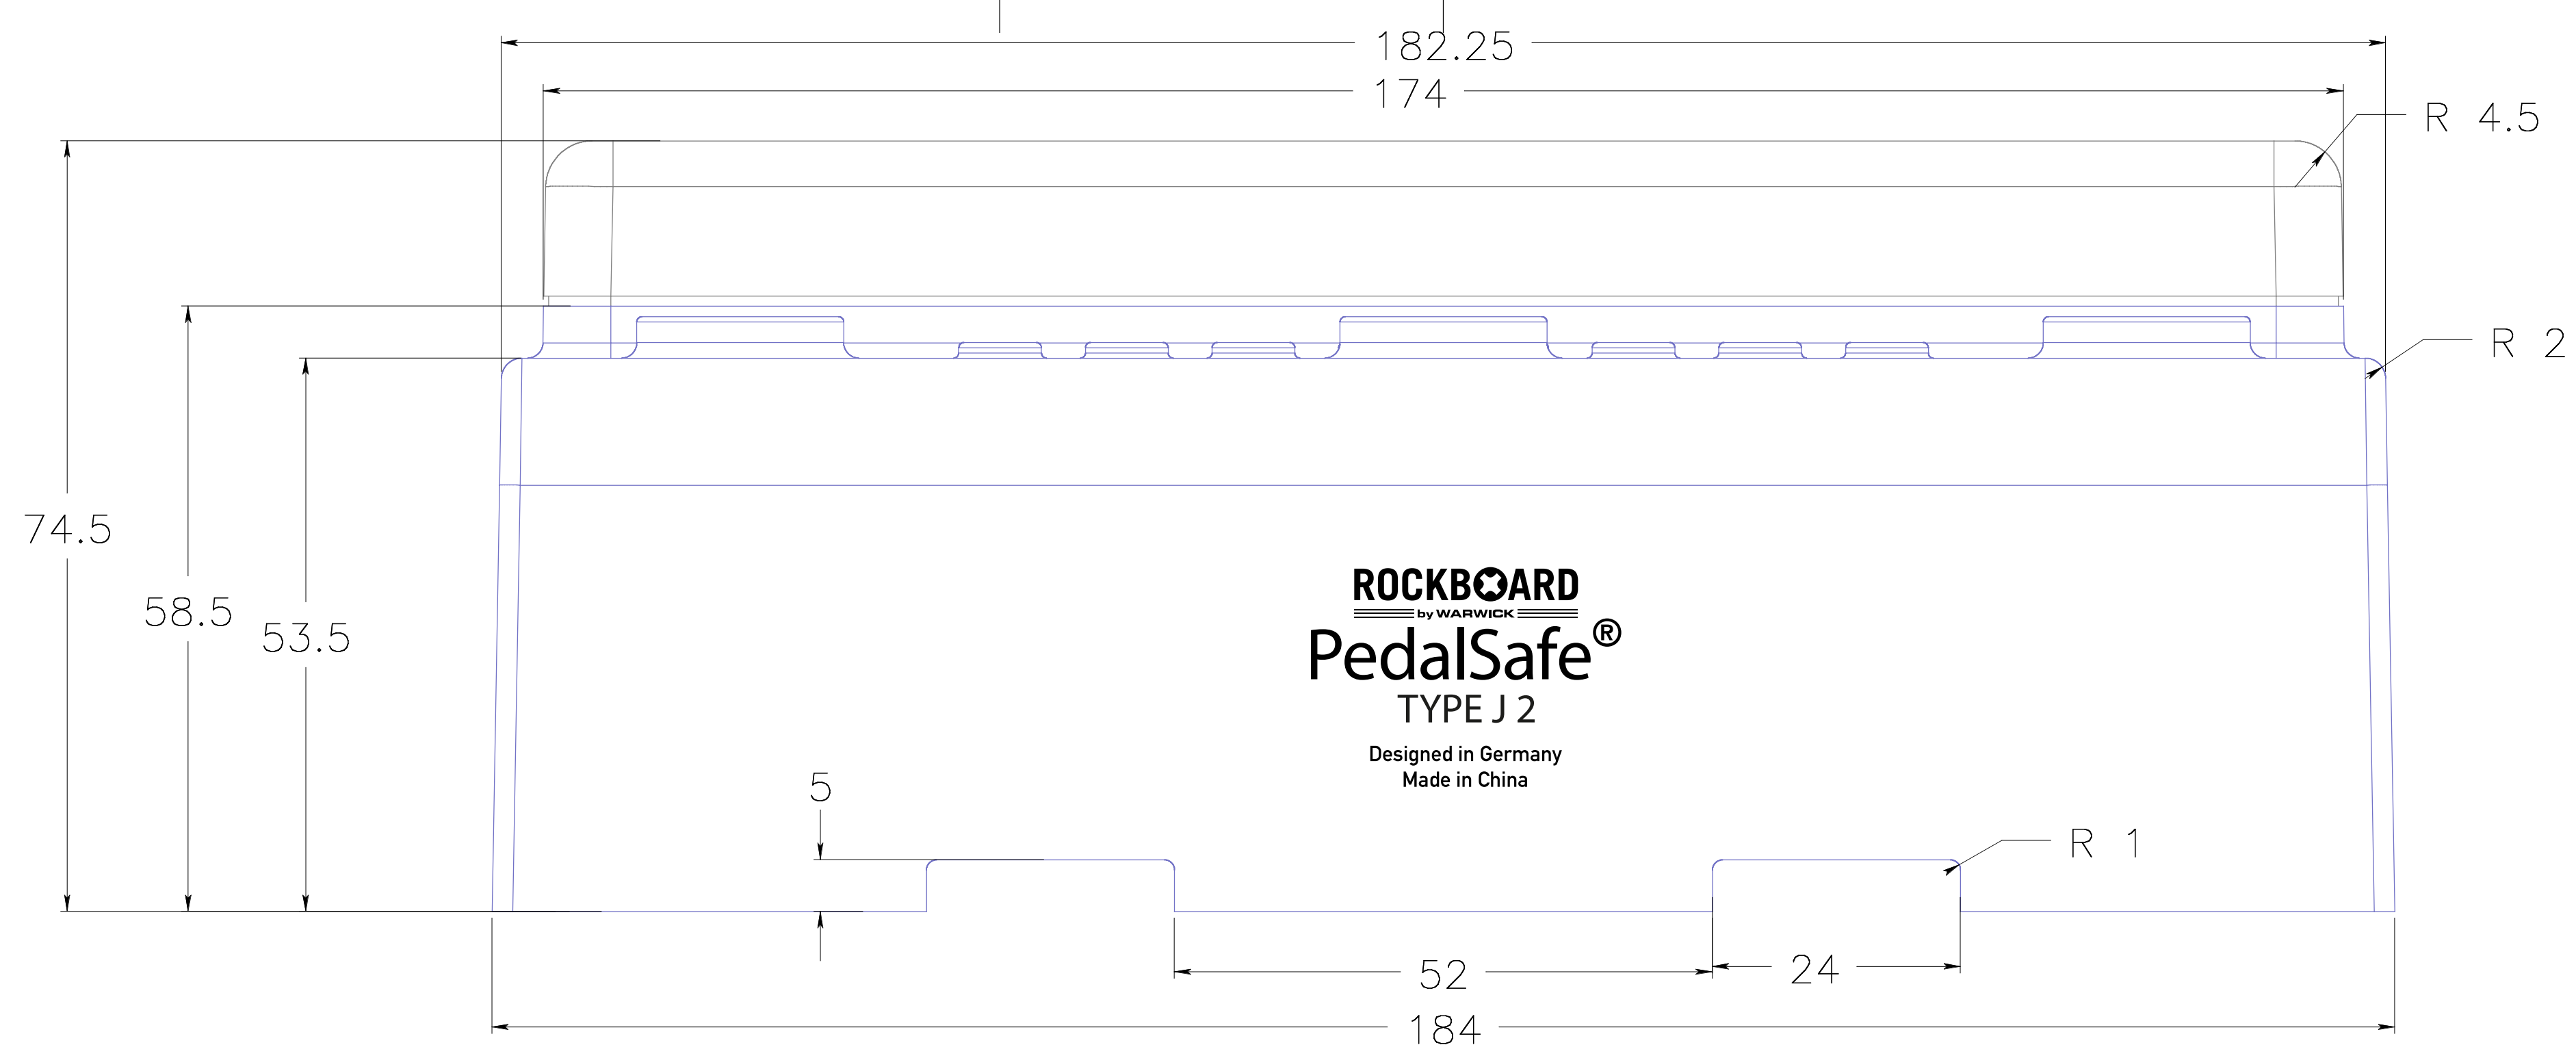

section AA

section BB

detail C

ROCKBOARD PEDALSAFE TYPE J2