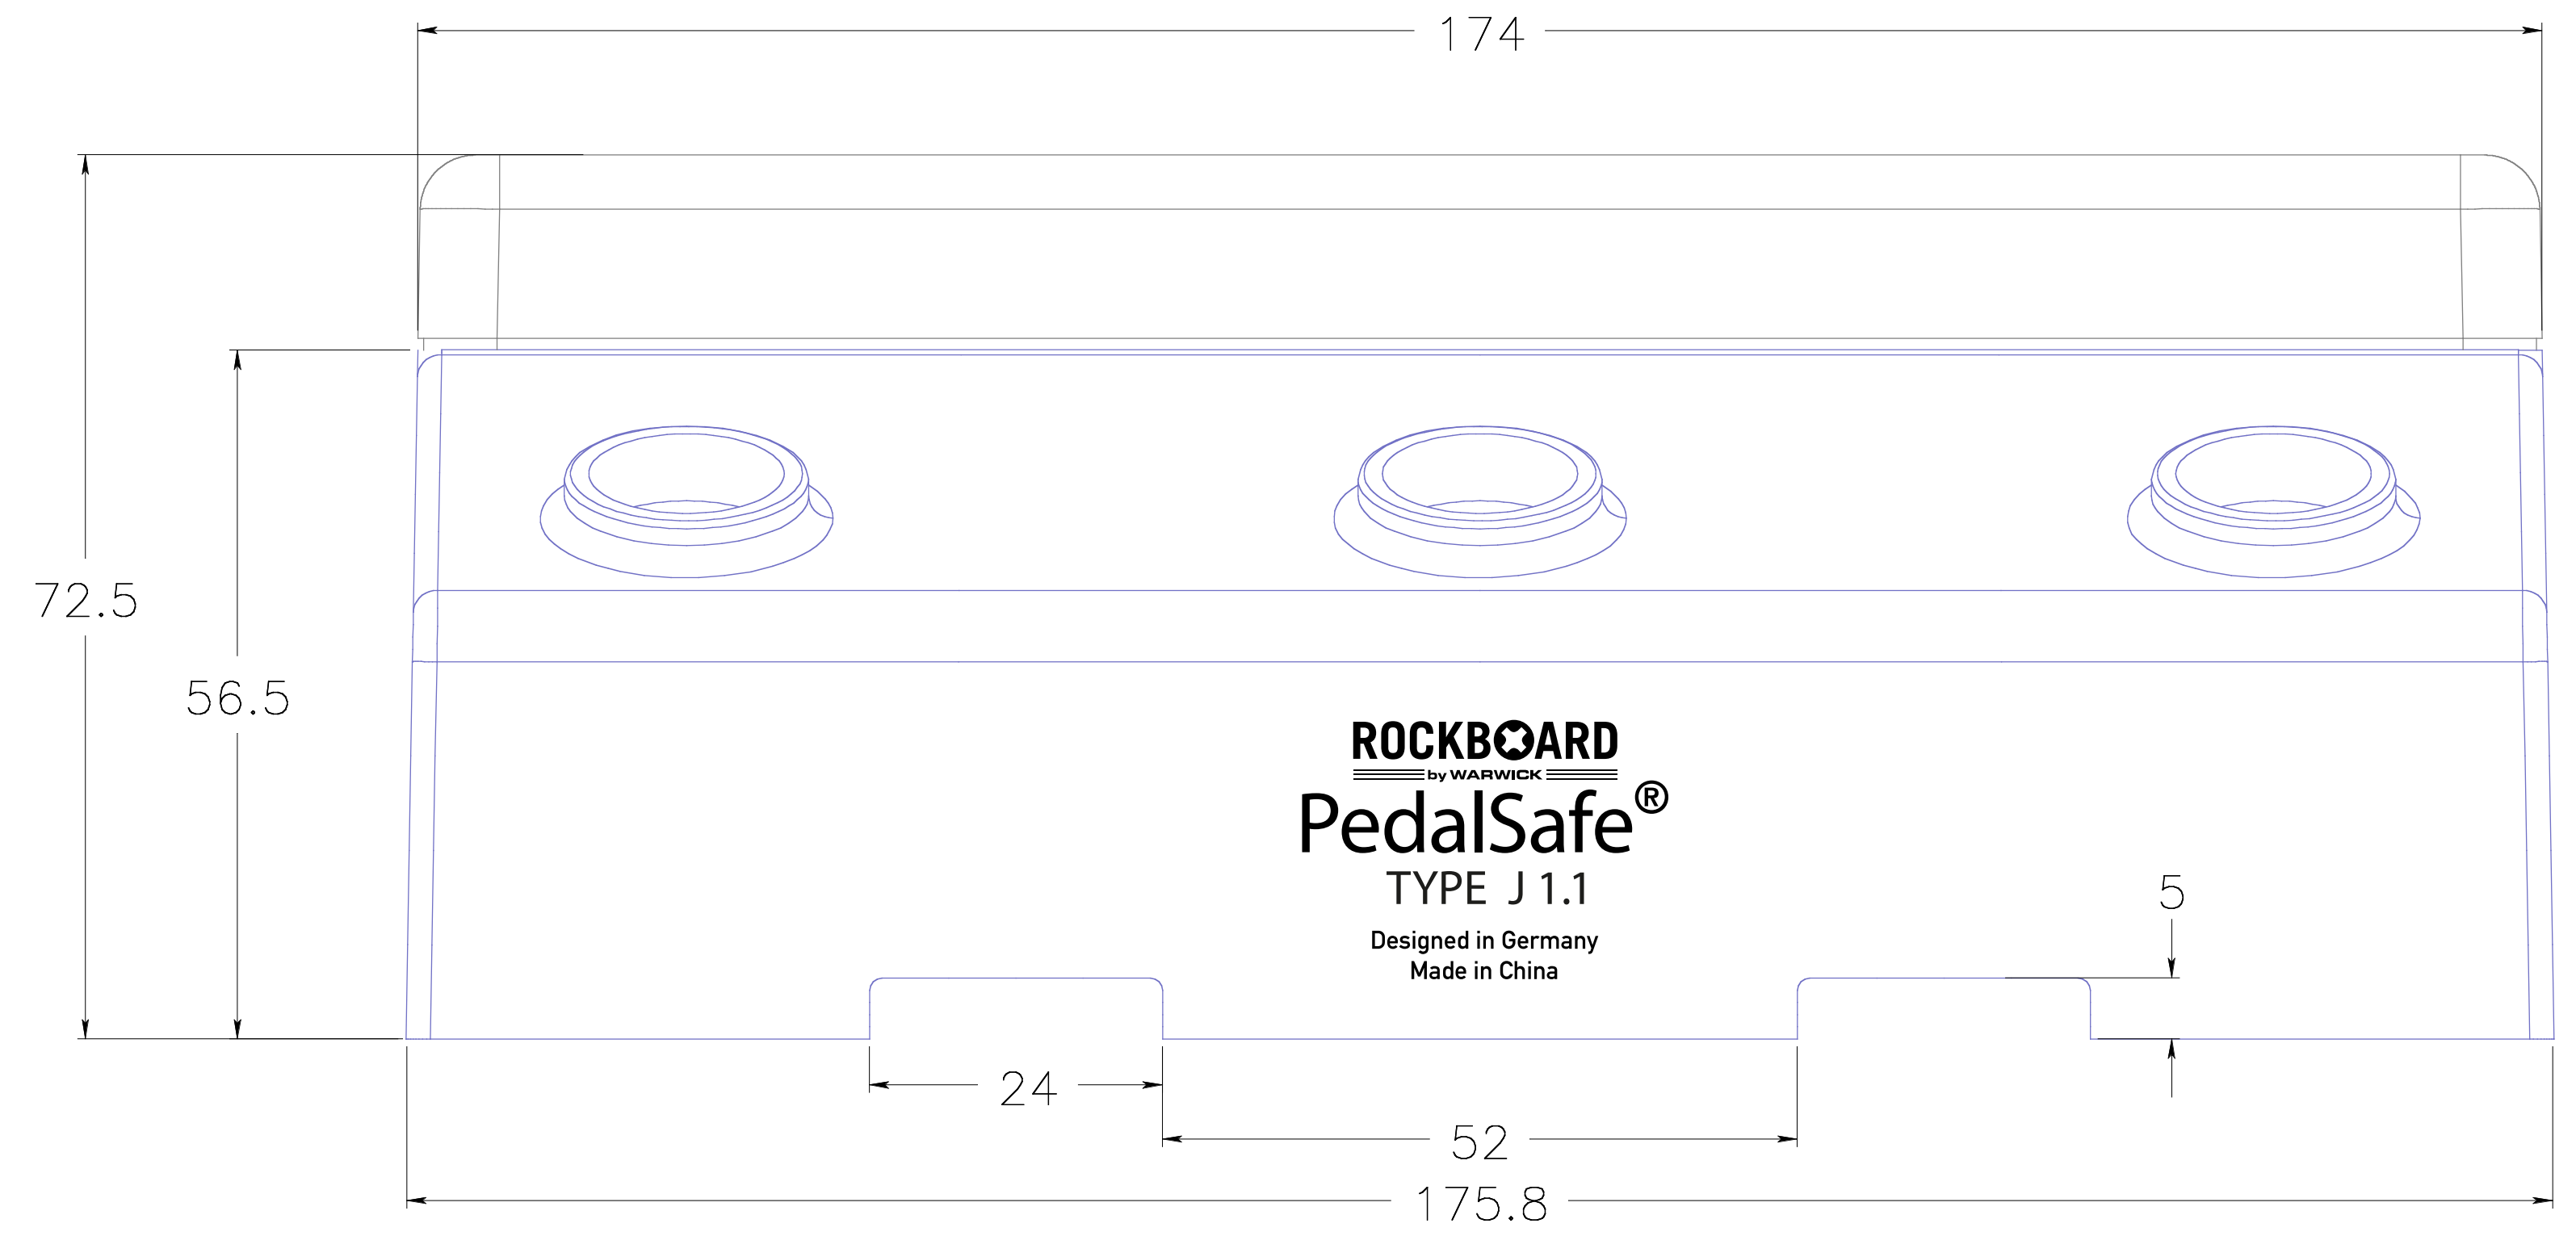

section AA

ROCKBOARD PEDALSAFE TYPE J 1.1