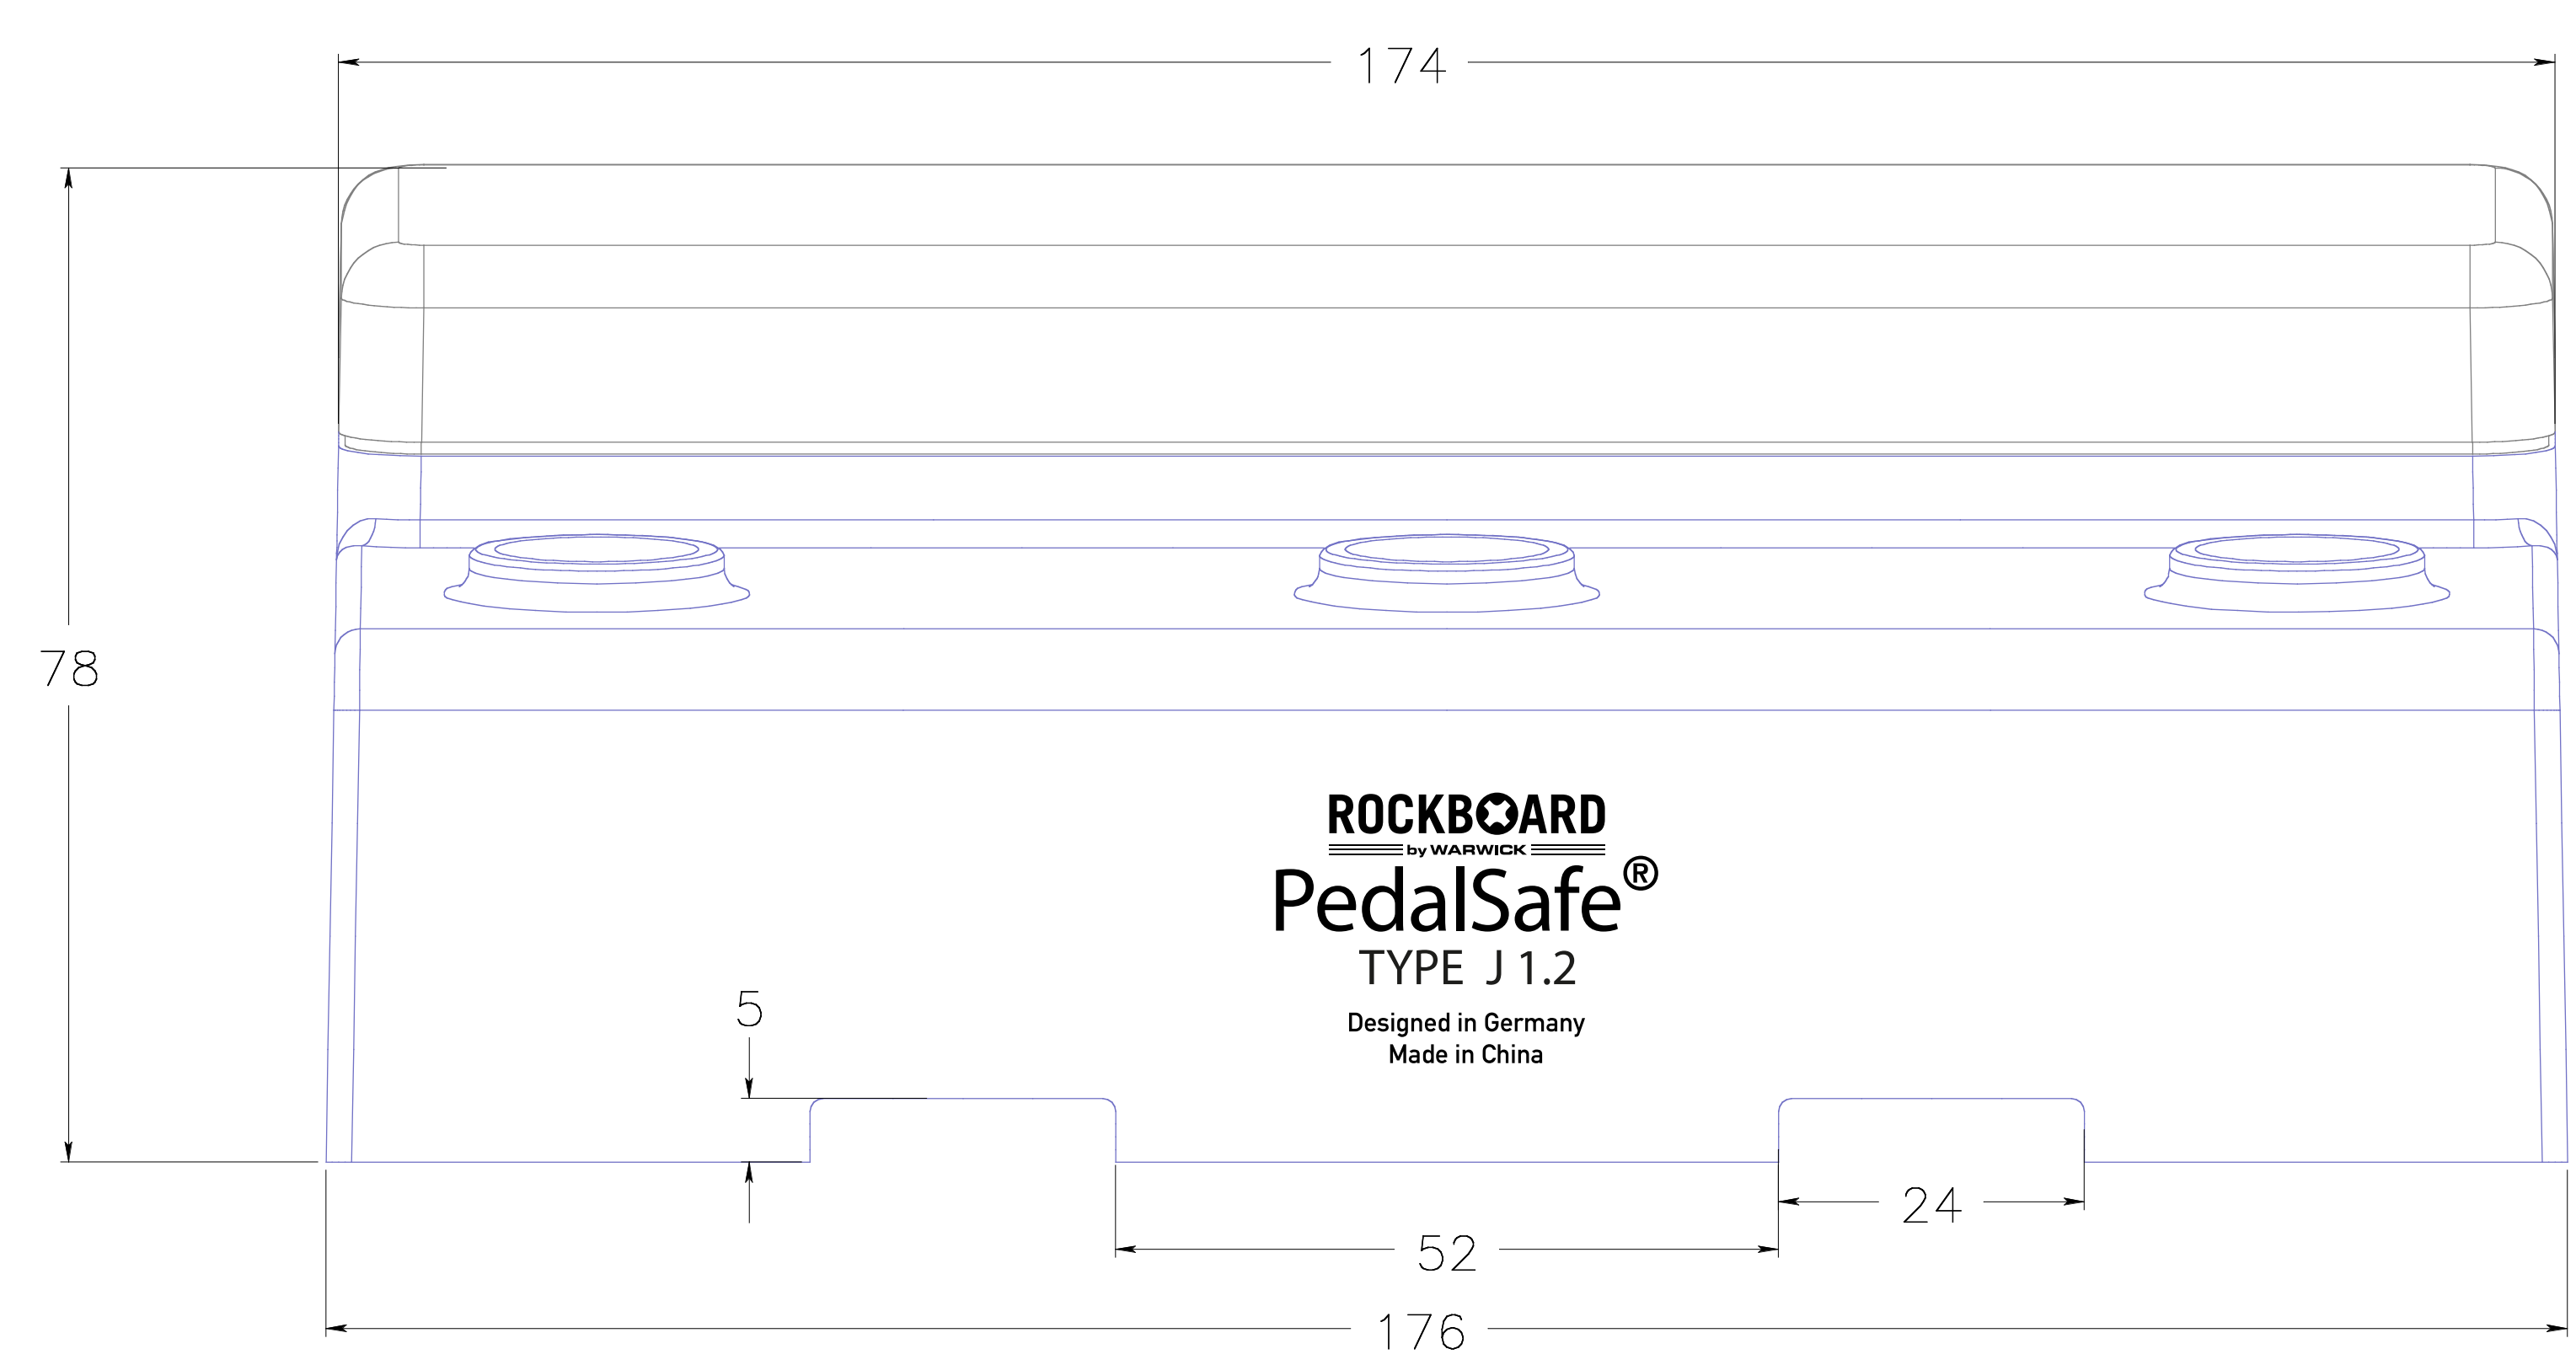

section AA

section BB

ROCKBOARD PEDALSAFE TYPE J 1.2