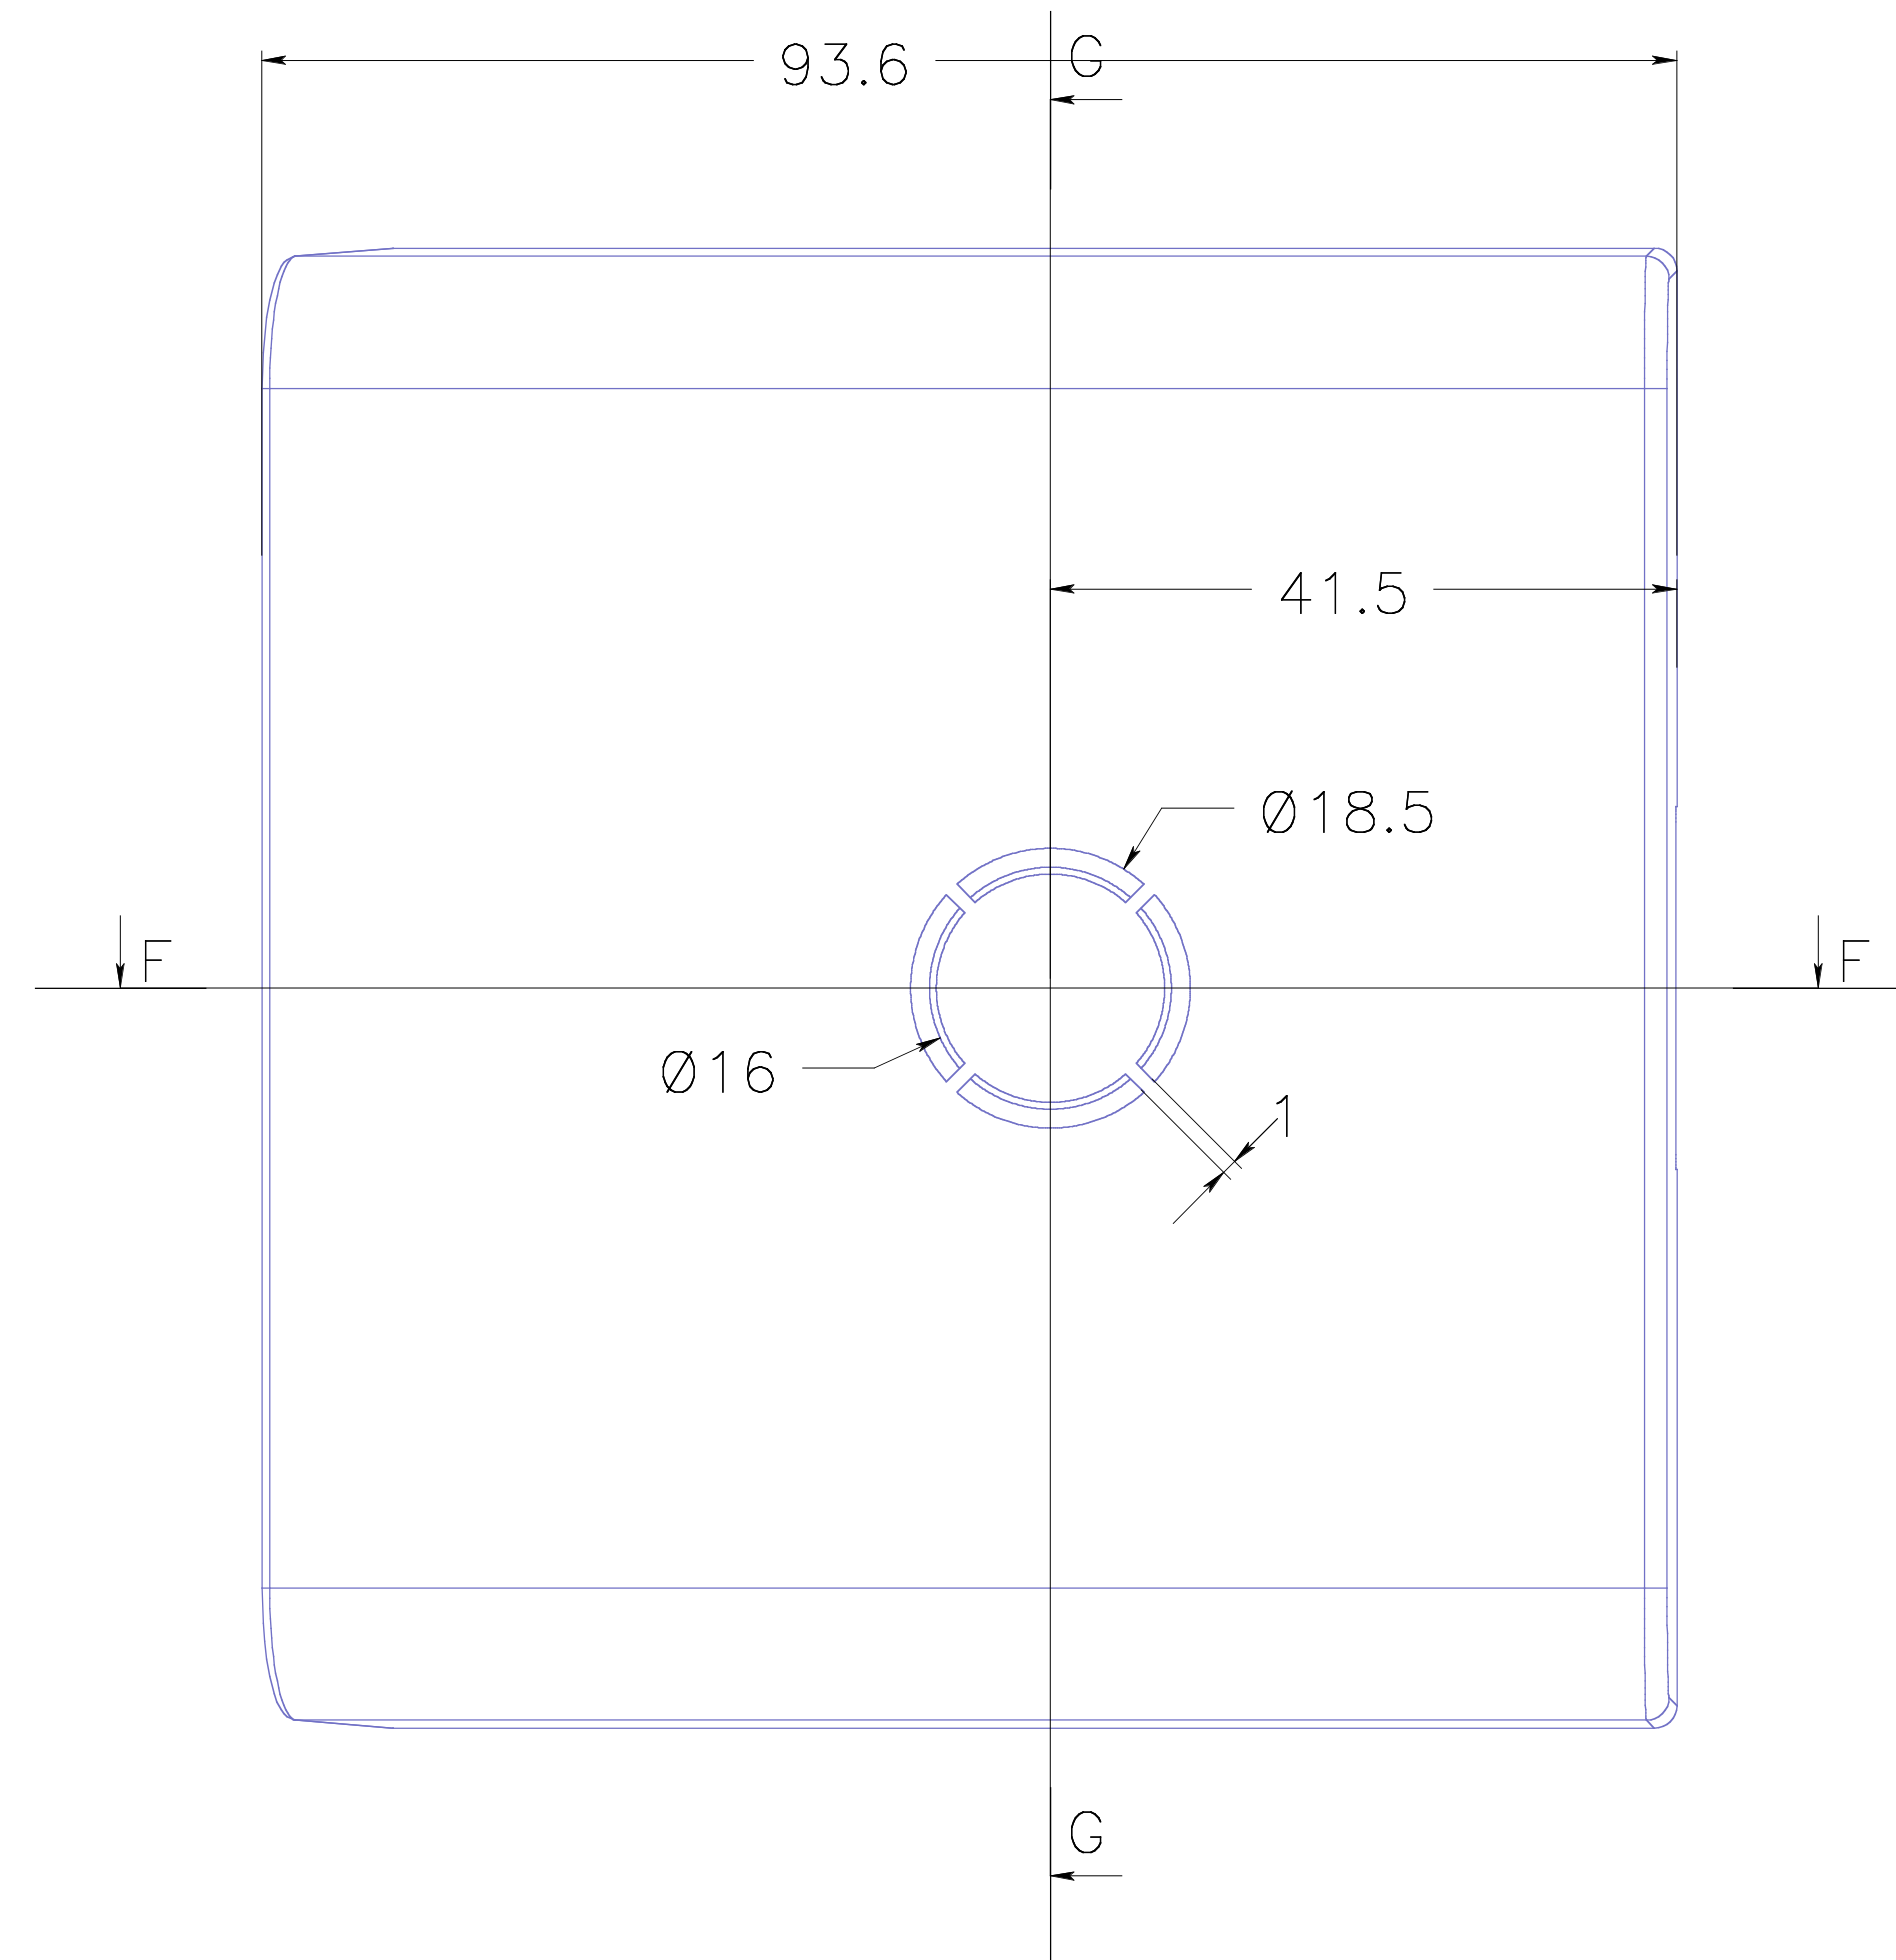

section FF

section GG

ROCKBOARD PEDALSAFE TYPE LE 1