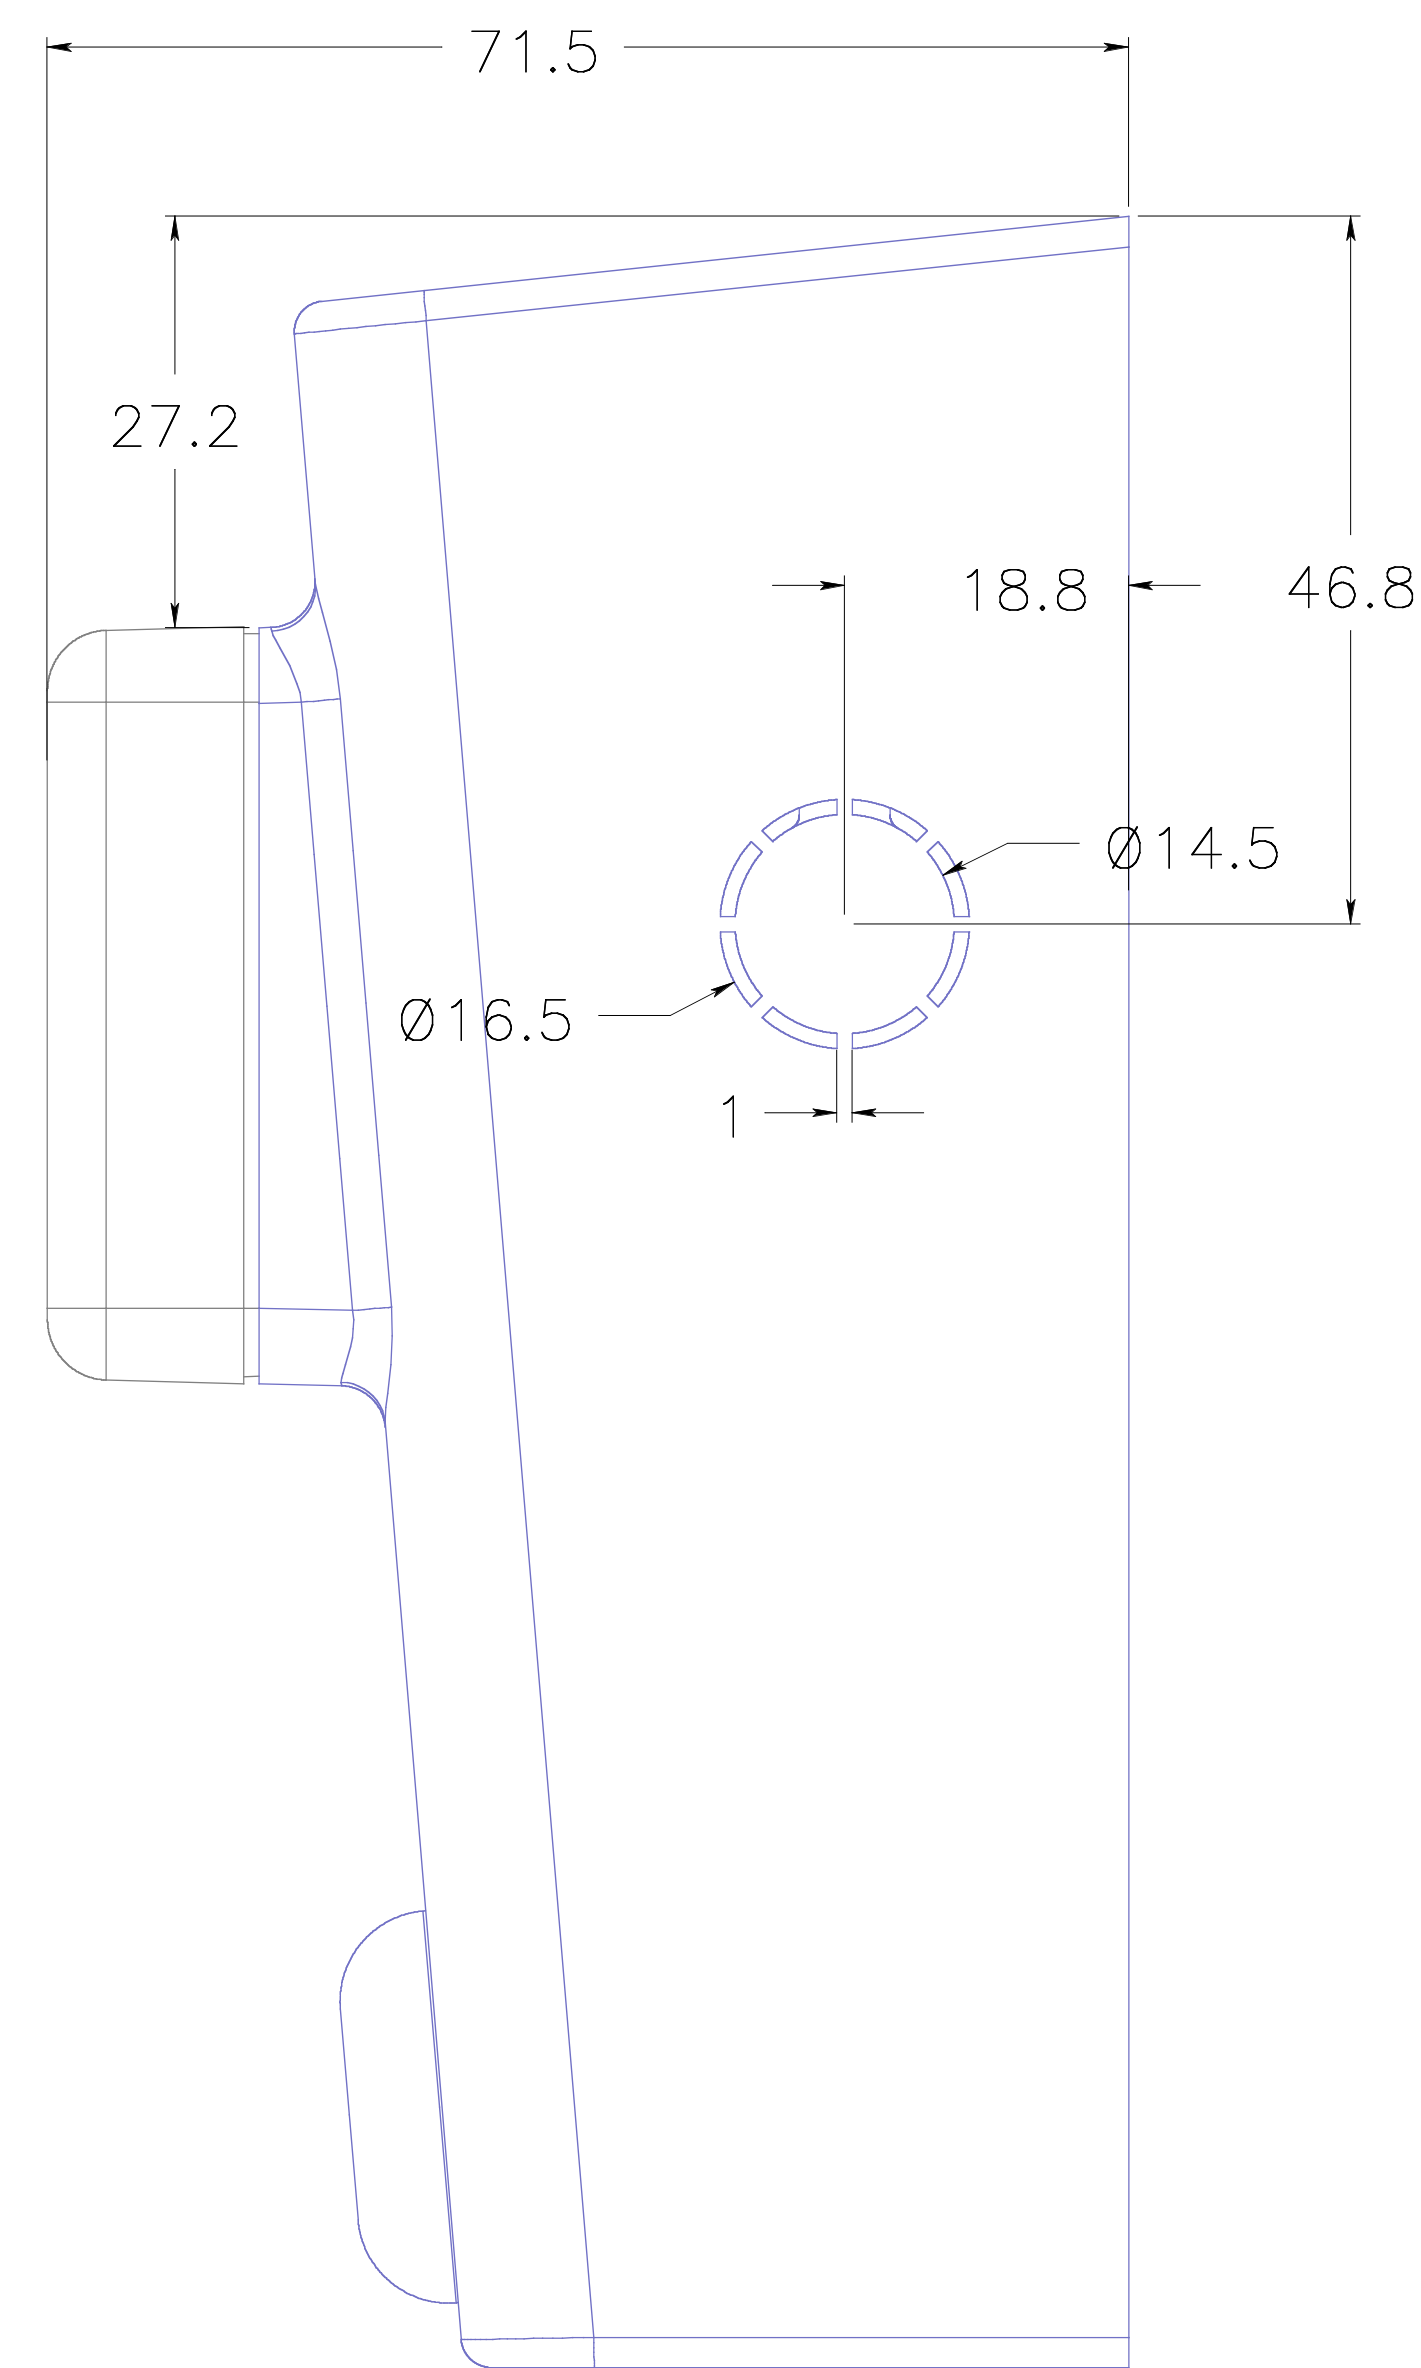

PedalSafe TYPE N
TPU silicone crystal-clear

Cover TYPE N
polycarbonate crystal-clear

ROCKBOARD PEDALSAFE TYPE N