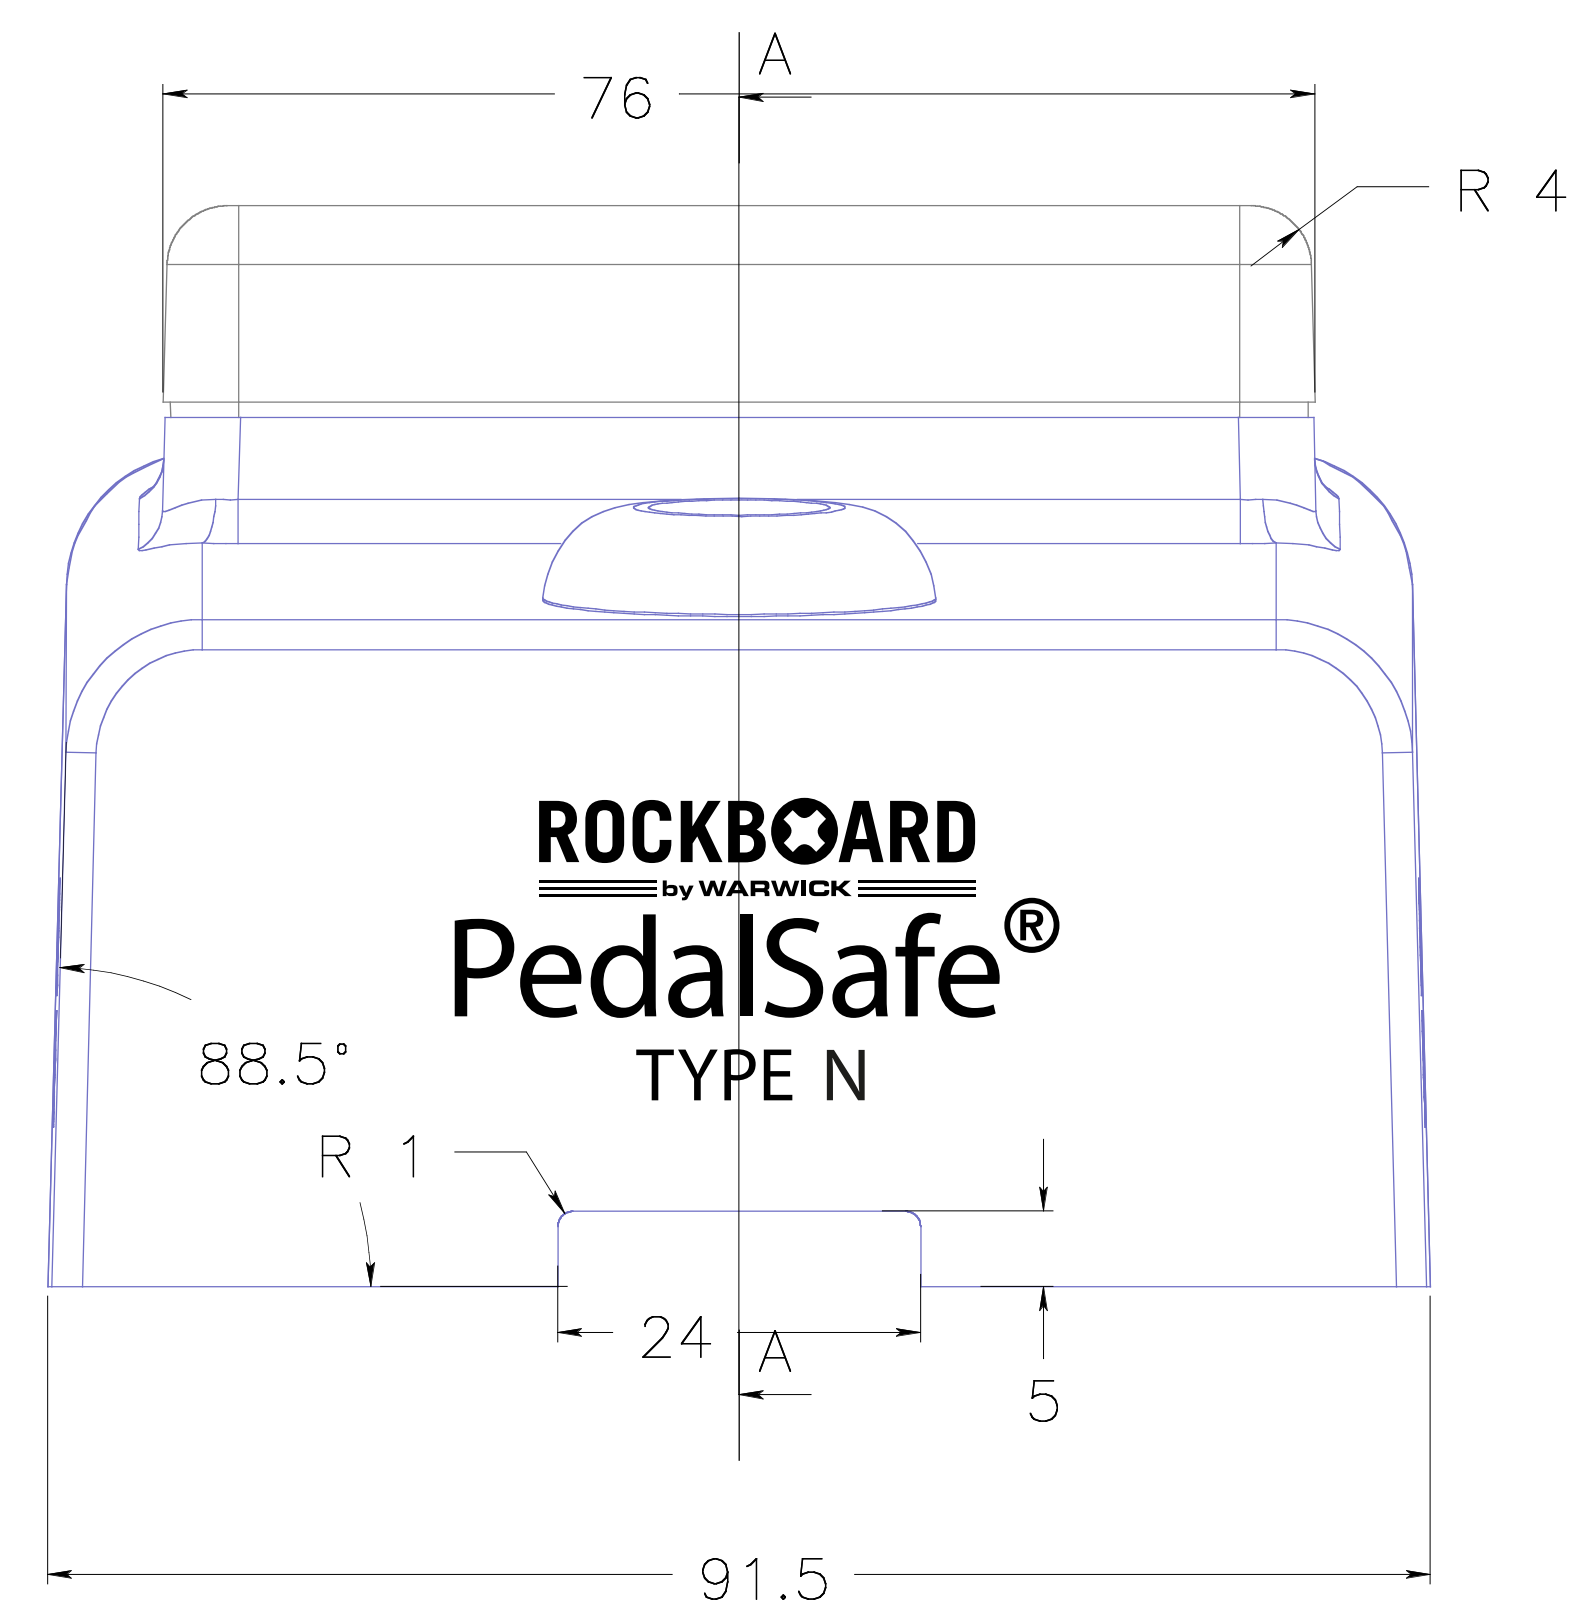

PedalSafe TYPE N
TPU silicone crystal-clear

Cover TYPE N
polycarbonate crystal-clear

ROCKBOARD PEDALSAFE TYPE N