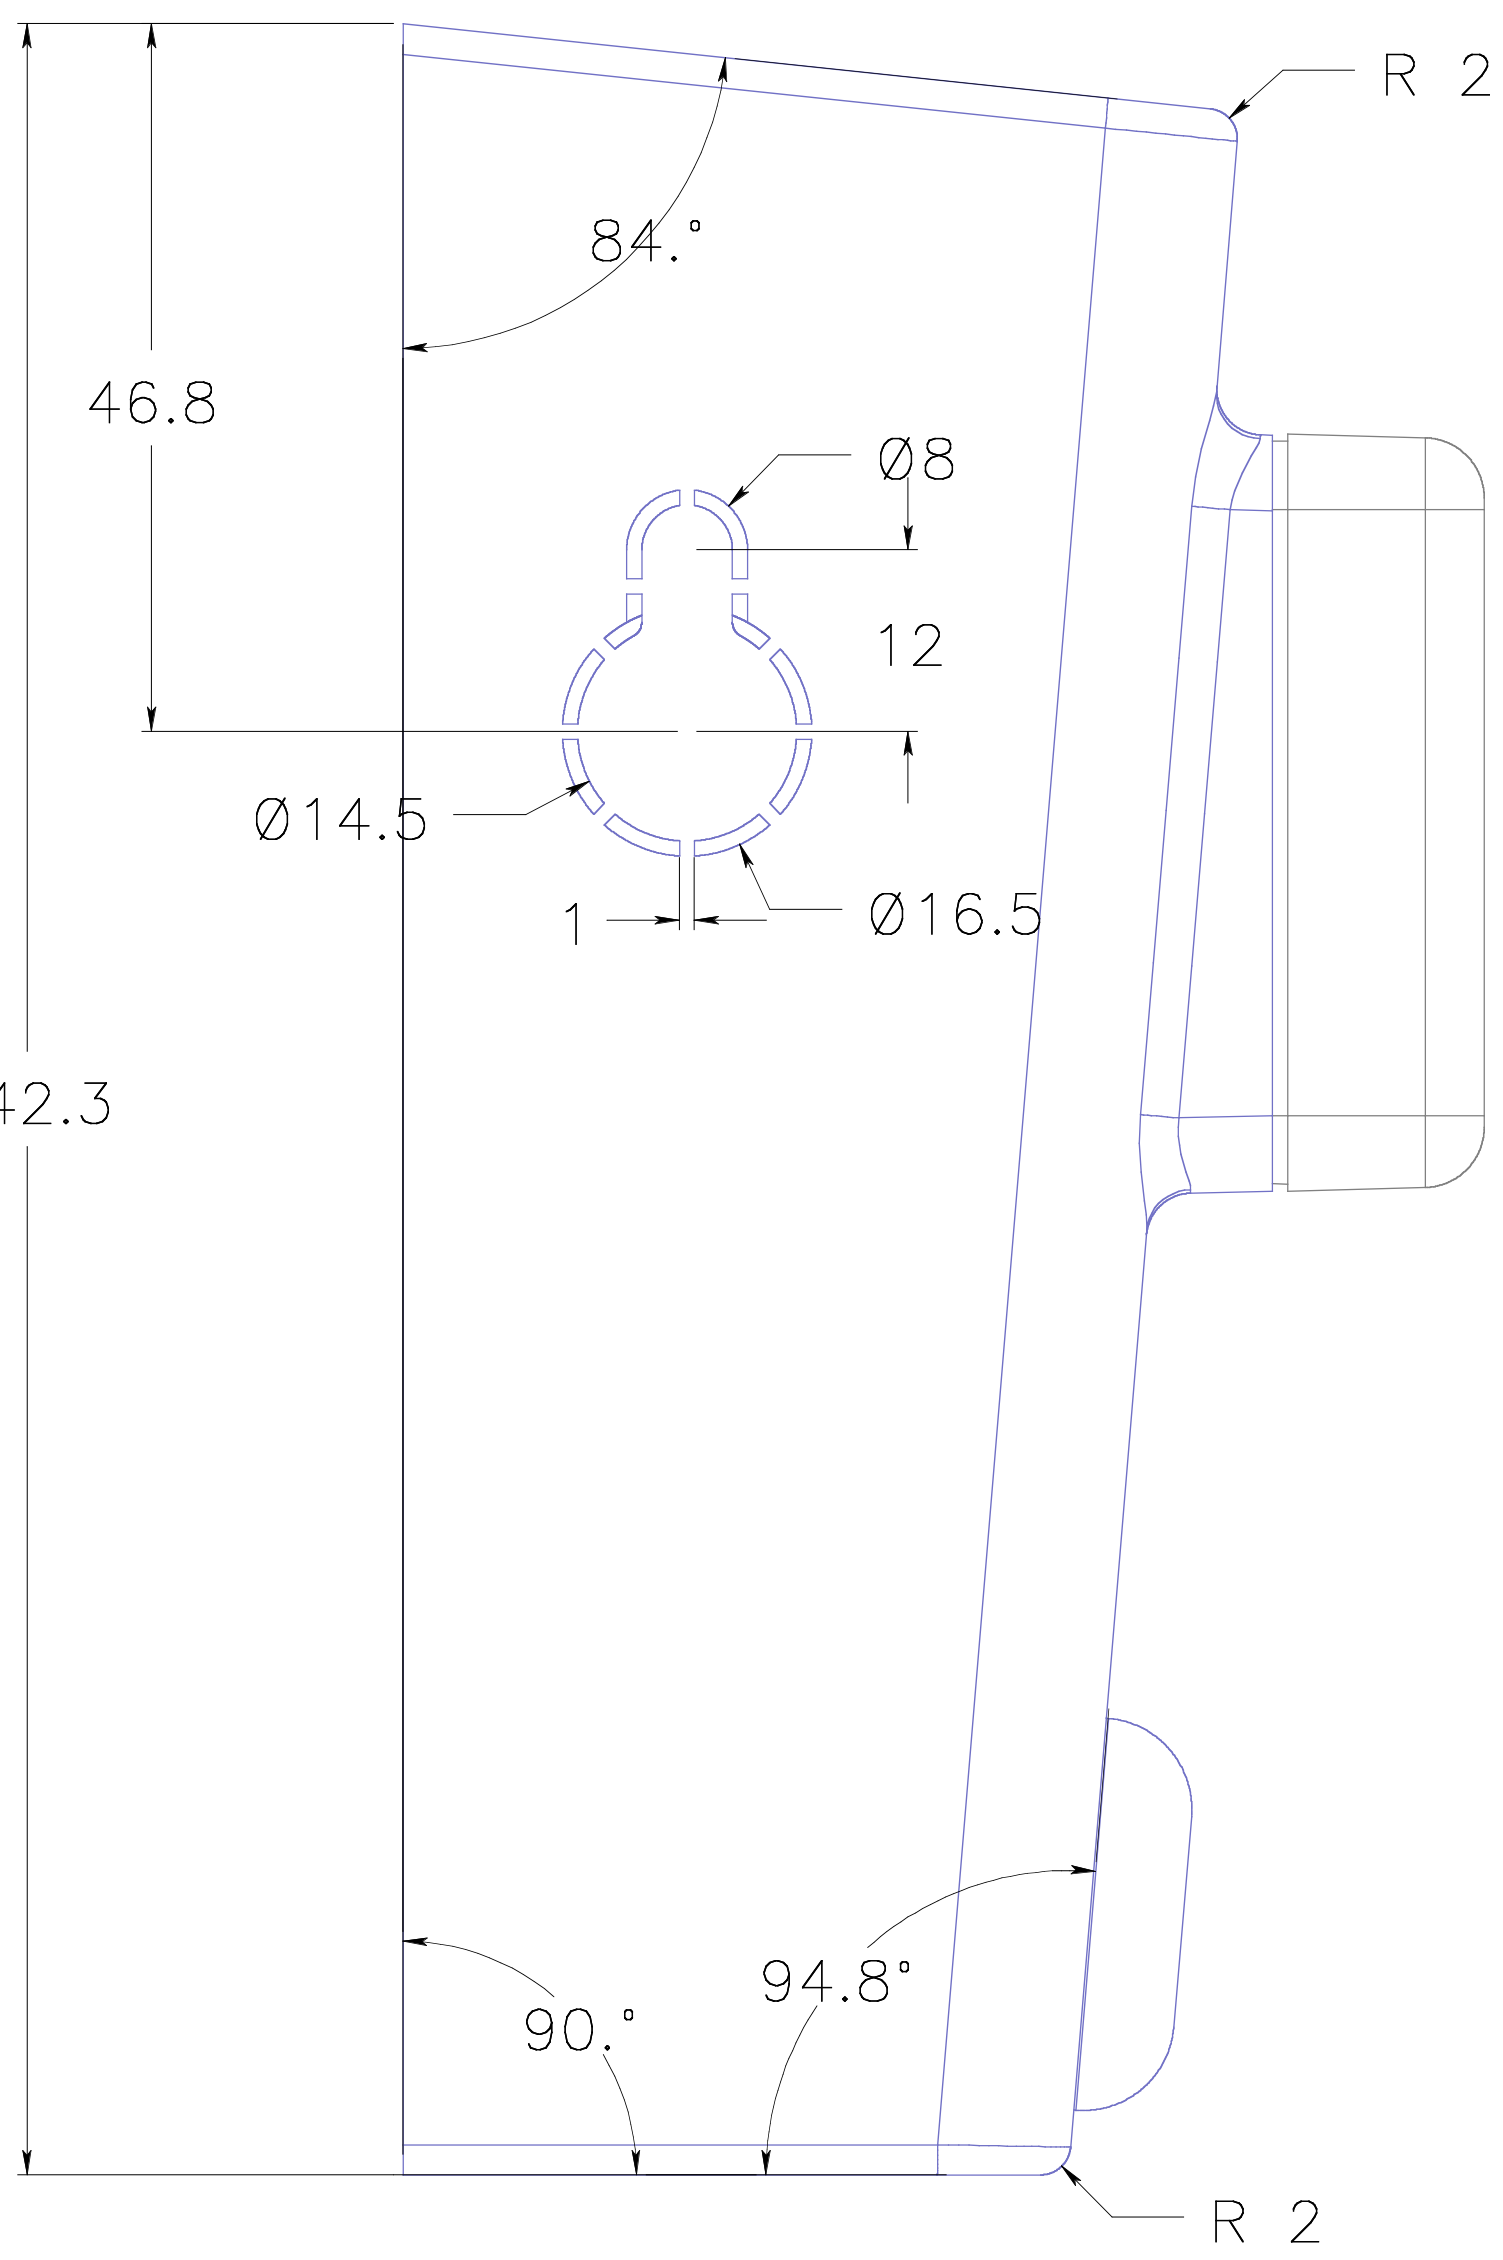

PedalSafe TYPE N
TPU silicone crystal-clear

Cover TYPE N
polycarbonate crystal-clear

ROCKBOARD PEDALSAFE TYPE N