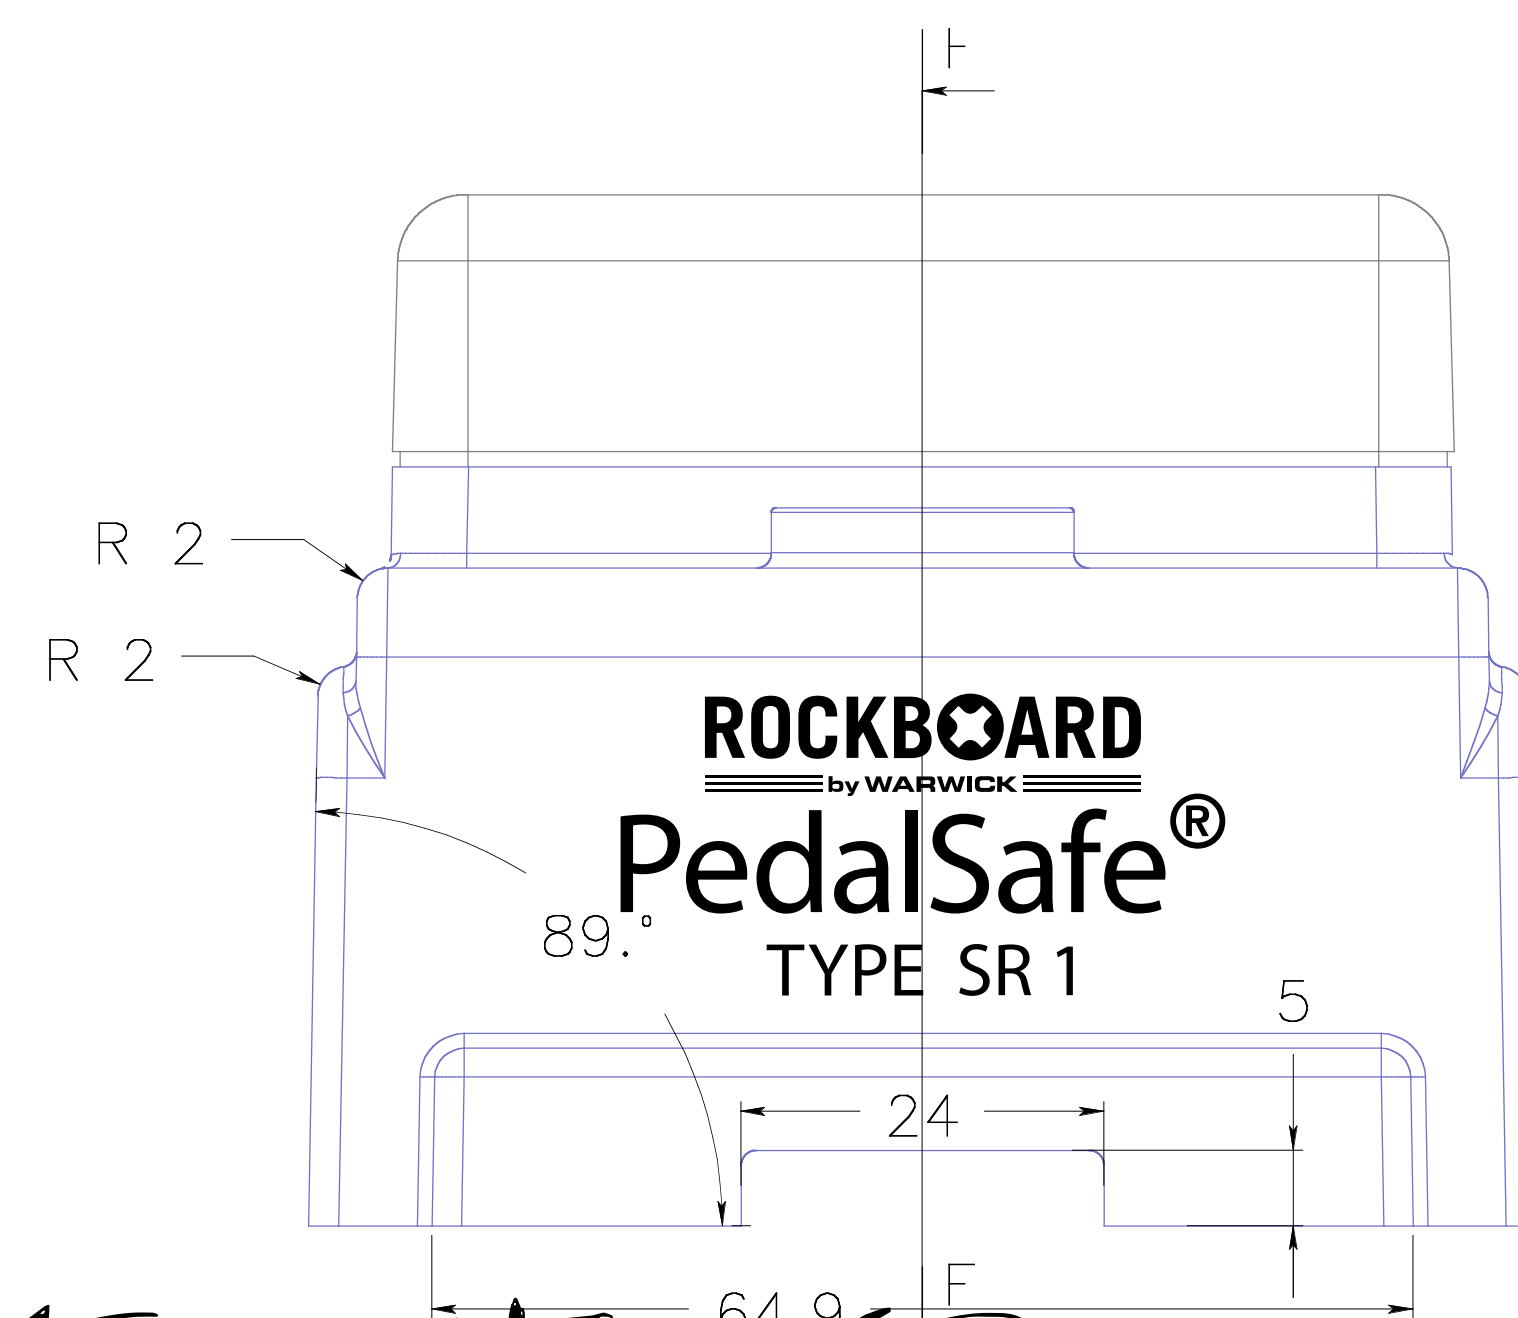

section FF

ROCKBOARD PEDALSAFE TYPE SR 1