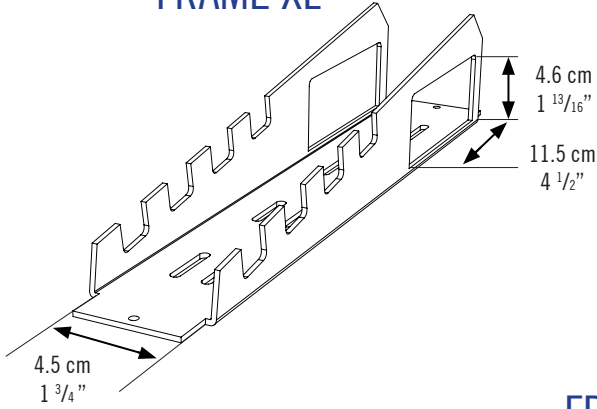

CINQUE 5.2

POWER SUPPLY PLACEMENT - MAXIMUM SPACE UNDERNEATH THE BOARD

SIDE VIEW

FRONT VIEW

UNDERNEATH VIEW

CINQUE 5.2

POWER SUPPLY PLACEMENT - MAXIMUM SPACE UNDERNEATH THE BOARD

THE TRAY

FRONT VIEW

UNDERNEATH VIEW OPTIONAL TRAY POSITIONS (3 TOTAL)

CINQUE 5.2

POWER SUPPLY PLACEMENT - MAXIMUM SPACE UNDERNEATH THE BOARD

FRAME XL

SIDE VIEW

FRONT VIEW

UNDERNEATH VIEW