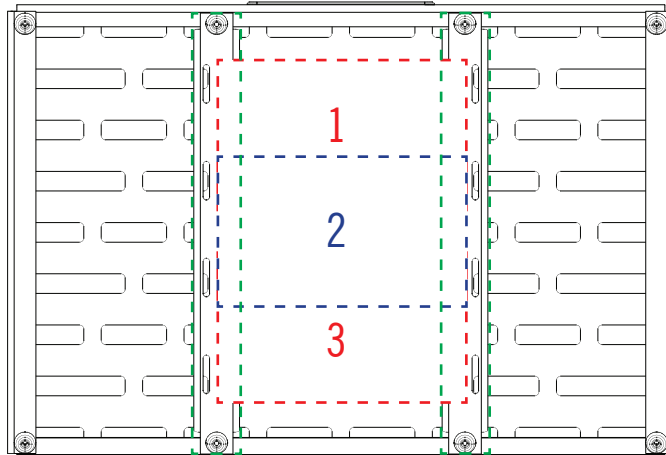

CINQUE 5.2

POWER SUPPLY PLACEMENT - MAXIMUM SPACE UNDERNEATH THE BOARD

SIDE VIEW

FRONT VIEW

UNDERNEATH VIEW

CINQUE 5.2

POWER SUPPLY PLACEMENT - MAXIMUM SPACE UNDERNEATH THE BOARD

THE TRAY

FRONT VIEW

UNDERNEATH VIEW OPTIONAL TRAY POSITIONS (3 TOTAL)

CINQUE 5.2

POWER SUPPLY PLACEMENT - MAXIMUM SPACE UNDERNEATH THE BOARD

FRAME XL

SIDE VIEW

FRONT VIEW

UNDERNEATH VIEW

POSSIBLE POSITION FOR
FRAME XL - MOUNTING SOLUTIONS
FOR XL POWER SUPPLIES