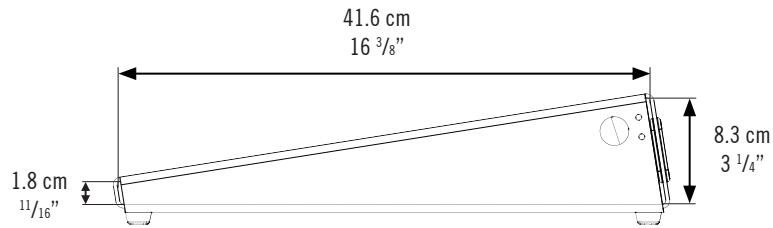

CINQUE 5.2

POWER SUPPLY PLACEMENT - MAXIMUM SPACE UNDERNEATH THE BOARD

SIDE VIEW

FRONT VIEW

UNDERNEATH VIEW

CINQUE 5.2

POWER SUPPLY PLACEMENT - MAXIMUM SPACE UNDERNEATH THE BOARD

THE TRAY

FRONT VIEW

UNDERNEATH VIEW OPTIONAL TRAY POSITIONS (3 TOTAL)

CINQUE 5.2

POWER SUPPLY PLACEMENT - MAXIMUM SPACE UNDERNEATH THE BOARD

FRAME XL

SIDE VIEW

FRONT VIEW

UNDERNEATH VIEW