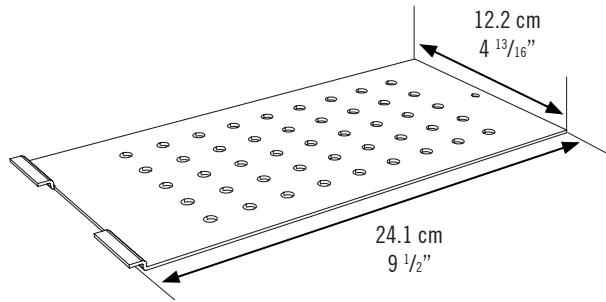

CINQUE 5.2

POWER SUPPLY PLACEMENT - MAXIMUM SPACE UNDERNEATH THE BOARD

SIDE VIEW

FRONT VIEW

UNDERNEATH VIEW

CINQUE 5.2

POWER SUPPLY PLACEMENT - MAXIMUM SPACE UNDERNEATH THE BOARD

THE TRAY

FRONT VIEW

UNDERNEATH VIEW OPTIONAL TRAY POSITIONS (3 TOTAL)

CINQUE 5.2

POWER SUPPLY PLACEMENT - MAXIMUM SPACE UNDERNEATH THE BOARD

FRAME XL

SIDE VIEW

FRONT VIEW

UNDERNEATH VIEW