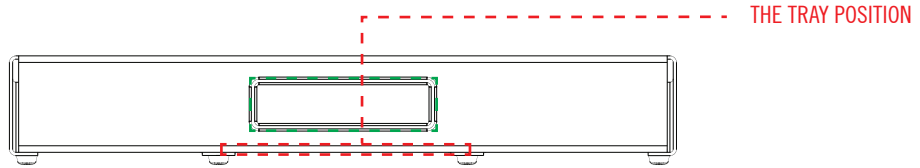

CINQUE 5.2

POWER SUPPLY PLACEMENT - MAXIMUM SPACE UNDERNEATH THE BOARD

SIDE VIEW

FRONT VIEW

UNDERNEATH VIEW

CINQUE 5.2

POWER SUPPLY PLACEMENT - MAXIMUM SPACE UNDERNEATH THE BOARD

THE TRAY

FRONT VIEW

UNDERNEATH VIEW OPTIONAL TRAY POSITIONS (3 TOTAL)

CINQUE 5.2

POWER SUPPLY PLACEMENT - MAXIMUM SPACE UNDERNEATH THE BOARD

FRAME XL

SIDE VIEW

FRONT VIEW

UNDERNEATH VIEW