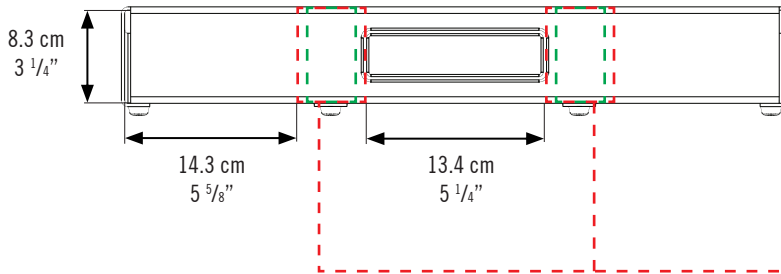

CINQUE 5.2

POWER SUPPLY PLACEMENT - MAXIMUM SPACE UNDERNEATH THE BOARD

SIDE VIEW

FRONT VIEW

UNDERNEATH VIEW

CINQUE 5.2

POWER SUPPLY PLACEMENT - MAXIMUM SPACE UNDERNEATH THE BOARD

THE TRAY

FRONT VIEW

UNDERNEATH VIEW OPTIONAL TRAY POSITIONS (3 TOTAL)

CINQUE 5.2

POWER SUPPLY PLACEMENT - MAXIMUM SPACE UNDERNEATH THE BOARD

FRAME XL

SIDE VIEW

FRONT VIEW

UNDERNEATH VIEW

POSSIBLE POSITION FOR
FRAME XL - MOUNTING SOLUTIONS
FOR XL POWER SUPPLIES