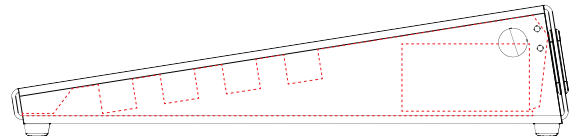

CINQUE 5.2

POWER SUPPLY PLACEMENT - MAXIMUM SPACE UNDERNEATH THE BOARD

SIDE VIEW

FRONT VIEW

UNDERNEATH VIEW

CINQUE 5.2

POWER SUPPLY PLACEMENT - MAXIMUM SPACE UNDERNEATH THE BOARD

THE TRAY

FRONT VIEW

UNDERNEATH VIEW OPTIONAL TRAY POSITIONS (3 TOTAL)

CINQUE 5.2

POWER SUPPLY PLACEMENT - MAXIMUM SPACE UNDERNEATH THE BOARD

FRAME XL

SIDE VIEW

FRONT VIEW

UNDERNEATH VIEW