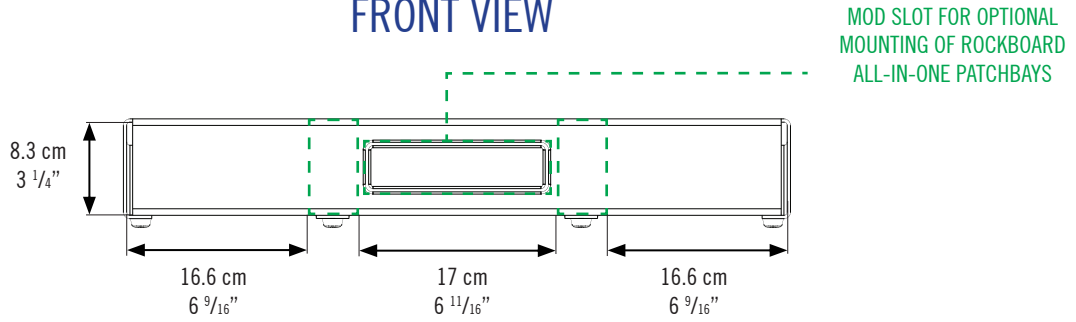

CINQUE 5.2

POWER SUPPLY PLACEMENT - MAXIMUM SPACE UNDERNEATH THE BOARD

SIDE VIEW

FRONT VIEW

UNDERNEATH VIEW

CINQUE 5.2

POWER SUPPLY PLACEMENT - MAXIMUM SPACE UNDERNEATH THE BOARD

THE TRAY

FRONT VIEW

UNDERNEATH VIEW OPTIONAL TRAY POSITIONS (3 TOTAL)

CINQUE 5.2

POWER SUPPLY PLACEMENT - MAXIMUM SPACE UNDERNEATH THE BOARD

FRAME XL

SIDE VIEW

FRONT VIEW

UNDERNEATH VIEW