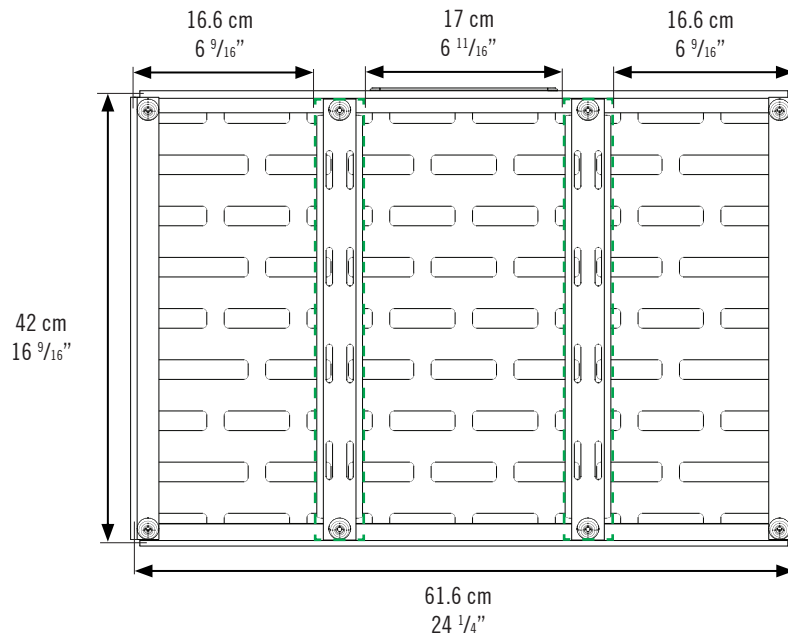

CINQUE 5.2

POWER SUPPLY PLACEMENT - MAXIMUM SPACE UNDERNEATH THE BOARD

SIDE VIEW

FRONT VIEW

UNDERNEATH VIEW

CINQUE 5.2

POWER SUPPLY PLACEMENT - MAXIMUM SPACE UNDERNEATH THE BOARD

THE TRAY

FRONT VIEW

UNDERNEATH VIEW OPTIONAL TRAY POSITIONS (3 TOTAL)

CINQUE 5.2

POWER SUPPLY PLACEMENT - MAXIMUM SPACE UNDERNEATH THE BOARD

FRAME XL

SIDE VIEW

FRONT VIEW

UNDERNEATH VIEW