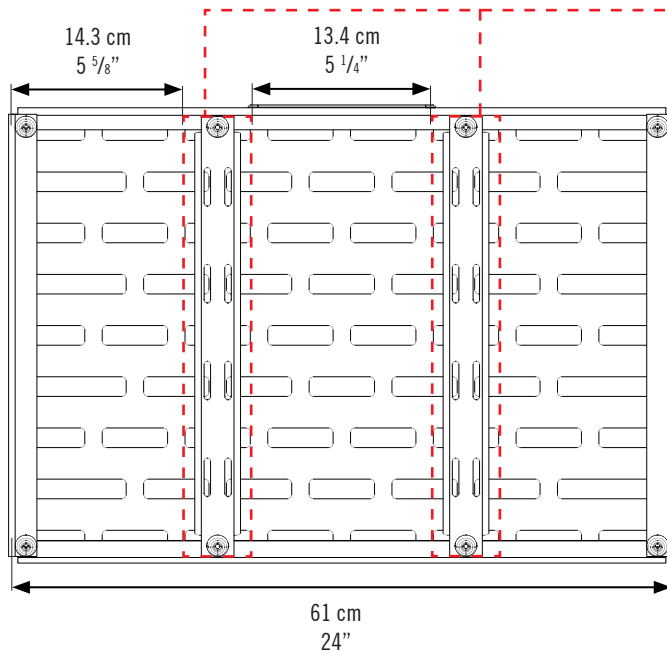

CINQUE 5.2

POWER SUPPLY PLACEMENT - MAXIMUM SPACE UNDERNEATH THE BOARD

SIDE VIEW

FRONT VIEW

UNDERNEATH VIEW

CINQUE 5.2

POWER SUPPLY PLACEMENT - MAXIMUM SPACE UNDERNEATH THE BOARD

THE TRAY

FRONT VIEW

UNDERNEATH VIEW OPTIONAL TRAY POSITIONS (3 TOTAL)

CINQUE 5.2

POWER SUPPLY PLACEMENT - MAXIMUM SPACE UNDERNEATH THE BOARD

FRAME XL

SIDE VIEW

FRONT VIEW

UNDERNEATH VIEW

POSSIBLE POSITION FOR
FRAME XL - MOUNTING SOLUTIONS
FOR XL POWER SUPPLIES